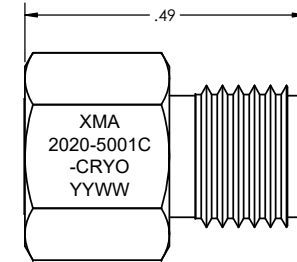

CRYO FEMALE SOLT KIT

REVISIONS				
REV	DESCRIPTION	ECO #	DATE	APPROVED
X1	PRELIMINARY RELEASE	25-NP002	2/5/25	O'LEARY

ADAPTER, SMA-f/f, DC-18 GHz, CRYO

PART #	QTY PER KIT
XA2080-5001C-CRYO	1

OPEN, SMA-f, CRYO

PART #	QTY PER KIT
2020-5002C-CRYO	1

TERMINATION, SMA-F, DC-18GHz, 2W, CRYO

PART #	QTY PER KIT
2002-7010C-CRYO	1

SHORT, SMA-f, CRYO

PART #	QTY PER KIT
2020-5001C-CRYO	1

DRAWING PRACTICES PER ANSI Y14.5 MIL-STD-100 & 1000	UNLESS OTHERWISE SPECIFIED TOLERANCES IN: DECIMALS INCH [MM]	DRAWN MCCORMICK 2/5/25	DATE 2/5/25
DIMENSIONS ARE IN INCHES AND APPLY BEFORE/AFTER PROCESSING	X" .05" [1.27] .XX" .03" [.76] .XXX" .010" [.25]	CHECKED MCCORMICK 2/5/25	DATE 2/5/25
SURFACE ROUGHNESS FINISH: 63	ANGLES ±0°30'	ENG APPR. O'LEARY 2/5/25	DATE 2/5/25
SEE NOTE	REMOVE ALL BURRS/SHARP W/ BREAK / R OF .003" TO .0005" UNLESS OTHERWISE NOTED DIAS CONCENTRIC <.003 T.I.R.	 AN Amphenol COMPANY Phone: 603-222-2256 Fax: 603-222-2259 7 Perimeter Road, Manchester, NH 03103 TITLE CRYO FEMALE SOLT KIT	
MATERIAL: SEE NOTE	DO NOT SCALE PRINT	SIZE C 3HT76	CAGE CODE PLATED AREA SQ. IN
NOTE: THIS DRAWING INCORPORATES THIRD ANGLE PROJECTION.	INTERPRET IAW ANSI Y14.5-1982	DRAWING NUMBER F-SOLT-KIT-CRYO	REV X1