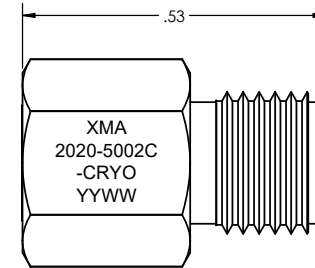

CRYO FEMALE SOLT KIT

REVISIONS				
REV	DESCRIPTION	ECO #	DATE	APPROVED
X1	PRELIMINARY RELEASE	25-NP002	2/5/25	O'LEARY

ADAPTER, SMA-f/f, DC-18 GHz, CRYO

PART #	QTY PER KIT
XA2080-5001C-CRYO	1

OPEN, SMA-f, CRYO

PART #	QTY PER KIT
2020-5002C-CRYO	1

TERMINATION, SMA-F, DC-18GHz, 2W, CRYO

PART #	QTY PER KIT
2002-7010C-CRYO	1

SHORT, SMA-f, CRYO

PART #	QTY PER KIT
2020-5001C-CRYO	1

DRAWING PRACTICES PER ANSI Y14.5 MIL-STD-100 & 1000	UNLESS OTHERWISE SPECIFIED TOLERANCES IN: DECIMALS INCH [MM]	DRAWN MCCORMICK 2/5/25	DATE 2/5/25
DIMENSIONS ARE IN INCHES AND APPLY BEFORE/AFTER PROCESSING	X" .05" [1.27] .XX" .03" [.76] .XXX" .010" [.25]	CHECKED MCCORMICK 2/5/25	DATE 2/5/25
SURFACE ROUGHNESS FINISH: 63	ANGLES ±0°30'	ENG APPR. O'LEARY 2/5/25	DATE 2/5/25
SEE NOTE	REMOVE ALL BURRS/SHARP W/ BREAK / R OF .003" TO .0005" UNLESS OTHERWISE NOTED DIAS CONCENTRIC <.003 T.I.R.	 AN Amphenol COMPANY Phone: 603-222-2256 Fax: 603-222-2259 7 Perimeter Road, Manchester, NH 03103 TITLE CRYO FEMALE SOLT KIT	
MATERIAL: SEE NOTE	DO NOT SCALE PRINT	SIZE C 3HT76	CAGE CODE PLATED AREA SQ. IN
NOTE: THIS DRAWING INCORPORATES THIRD ANGLE PROJECTION.	INTERPRET IAW ANSI Y14.5-1982	DRAWING NUMBER F-SOLT-KIT-CRYO	REV X1