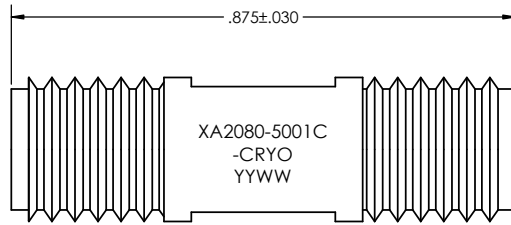

CRYO FEMALE SOLT KIT

REVISIONS				
REV	DESCRIPTION	ECO #	DATE	APPROVED
X1	PRELIMINARY RELEASE	25-NP002	2/5/25	O'LEARY

ADAPTER, SMA-f/f, DC-18 GHz, CRYO

PART #	QTY PER KIT
XA2080-5001C-CRYO	1

OPEN, SMA-f, CRYO

PART #	QTY PER KIT
2020-5002C-CRYO	1

TERMINATION, SMA-F, DC-18GHz, 2W, CRYO

PART #	QTY PER KIT
2002-7010C-CRYO	1

SHORT, SMA-f, CRYO

PART #	QTY PER KIT
2020-5001C-CRYO	1

DRAWING PRACTICES PER ANSI Y14.5 MIL-STD-100 & 1000	UNLESS OTHERWISE SPECIFIED TOLERANCES IN: DECIMALS INCH [MM]	DRAWN MCCORMICK 2/5/25	DATE 2/5/25
DIMENSIONS ARE IN INCHES AND APPLY BEFORE/AFTER PROCESSING	X" .05" [1.27] .XX" .03" [.76] .XXX" .010" [.25]	CHECKED MCCORMICK 2/5/25	DATE 2/5/25
SURFACE ROUGHNESS FINISH: 63	ANGLES ±0°30'	ENG APPR. O'LEARY 2/5/25	DATE 2/5/25
SEE NOTE	REMOVE ALL BURRS/SHARP W/ BREAK / R OF .003" TO .0005" UNLESS OTHERWISE NOTED DIAS CONCENTRIC <.003 T.I.R.	 AN Amphenol COMPANY Phone: 603-222-2256 Fax: 603-222-2259 7 Perimeter Road, Manchester, NH 03103 TITLE CRYO FEMALE SOLT KIT	
MATERIAL: SEE NOTE	DO NOT SCALE PRINT	SIZE C 3HT76	CAGE CODE PLATED AREA SQ. IN
NOTE: THIS DRAWING INCORPORATES THIRD ANGLE PROJECTION.	INTERPRET IAW ANSI Y14.5-1982	DRAWING NUMBER F-SOLT-KIT-CRYO	REV X1