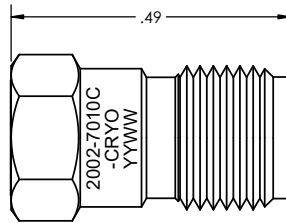

CRYO FEMALE SOLT KIT

REVISIONS				
REV	DESCRIPTION	ECO #	DATE	APPROVED
X1	PRELIMINARY RELEASE	25-NP002	2/5/25	O'LEARY

ADAPTER, SMA-f/f, DC-18 GHz, CRYO

PART #	QTY PER KIT
XA2080-5001C-CRYO	1

OPEN, SMA-f, CRYO

PART #	QTY PER KIT
2020-5002C-CRYO	1

TERMINATION, SMA-F, DC-18GHz, 2W, CRYO

PART #	QTY PER KIT
2002-7010C-CRYO	1

SHORT, SMA-f, CRYO

PART #	QTY PER KIT
2020-5001C-CRYO	1

DRAWING PRACTICES PER ANSI Y14.5 MIL-STD-100 & 1000	UNLESS OTHERWISE SPECIFIED TOLERANCES IN: DECIMALS INCH [MM]	DRAWN MCCORMICK 2/5/25	DATE 2/5/25
DIMENSIONS ARE IN INCHES AND APPLY BEFORE/AFTER PROCESSING	X" .05" [1.27] .XX" .03" [.76] .XXX" .010" [.25]	CHECKED MCCORMICK 2/5/25	DATE 2/5/25
SURFACE ROUGHNESS FINISH: 63	ANGLES ±0°30'	ENG APPR. O'LEARY 2/5/25	DATE 2/5/25
SEE NOTE	REMOVE ALL BURRS/SHARP W/ BREAK / R OF .003" TO .0005" UNLESS OTHERWISE NOTED DIAS CONCENTRIC <.003 T.I.R.	 AN Amphenol COMPANY Phone: 603-222-2256 Fax: 603-222-2259 7 Perimeter Road, Manchester, NH 03103 TITLE CRYO FEMALE SOLT KIT	
MATERIAL: SEE NOTE	DO NOT SCALE PRINT	SIZE C 3HT76	CAGE CODE PLATED AREA SQ. IN
NOTE: THIS DRAWING INCORPORATES THIRD ANGLE PROJECTION.	INTERPRET IAW ANSI Y14.5-1982	DRAWING NUMBER F-SOLT-KIT-CRYO	REV X1