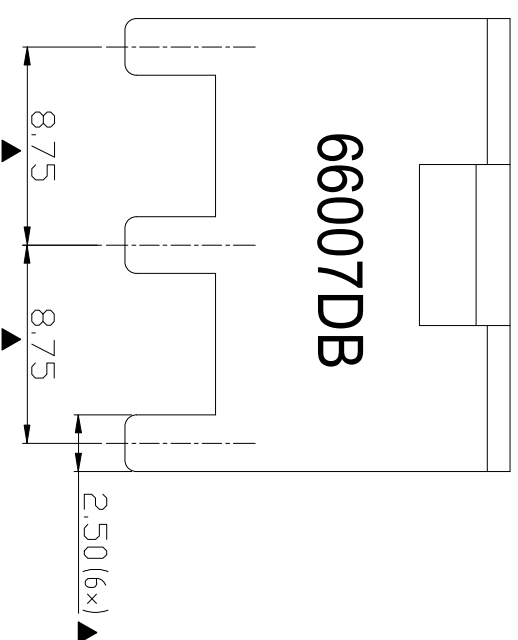

RoHS Compliant

Rev.	Sign	Date	Description	Approver
THIS IS CAD DRAWING. DO NOT REVISE MANUALLY!!!				

Technical Specification:

1. Current: 115A.
2. Torque: 20 lbf.in.
3. Mark "▲" is the Critical dimension.

ITEM	PART NAME	DESCRIPTION	Q'ty
(b)	Spacer	Steel, Matte Tin Plated	1PCS
(a)	Terminal	Copper alloy, Matte Tin Plated	1PCS

**Amphenol**  
**ANYTEK**

**CUSTOMER COPY**

ALL RIGHTS RESERVED. REPRODUCTION OR ISSUE TO THIRD PARTIES IN ANY FORM WHATSOEVER IS NOT PERMITTED WITHOUT WRITTEN AUTHORITY FROM THE PROPRIETOR. PROPERTY OF ANYTEK TECHNOLOGY CO., LTD

TITLE	AMT66007DB Stamped terminal			
PART NO.	AMT0660007DB0000G	DWG NO.	8AMT0034	
APPROVED	CHECKED	DESIGNED	DRAWN	CUST NO.
	Seamus 2023.10.23	Seamus 2023.10.23		
UNIT: mm		Tolerance		
SCALE: NONE		+0.60		
REV.: A0		-0.30		
SHEET: 01/01		0-6		
		ANGLES: ±1°		

PCB LAYOUT