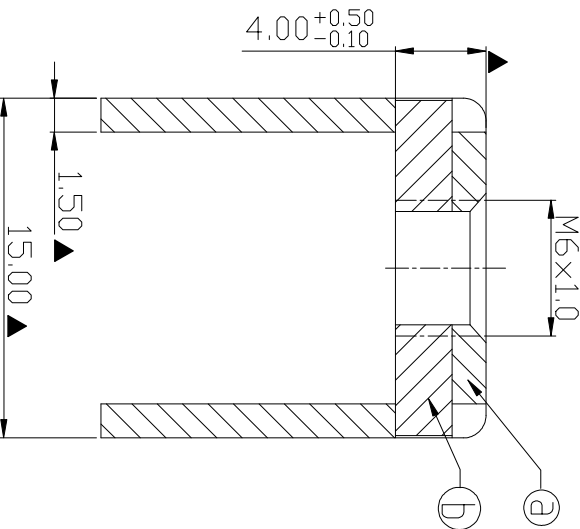

RoHS Compliant

Rev.	Sign	Date	Description	Approver
THIS IS CAD DRAWING. DO NOT REVISE MANUALLY!!!				

Technical Specification:

1. Current: 115A.
2. Torque: 20 lbf.in.
3. Mark "▲" is the Critical dimension.

ITEM	PART NAME	DESCRIPTION	Q'ty
(b)	Spacer	Steel, Matte Tin Plated	1PCS
(a)	Terminal	Copper alloy, Matte Tin Plated	1PCS

**Amphenol**  
**ANYTEK**

**CUSTOMER COPY**

ALL RIGHTS RESERVED. REPRODUCTION OR ISSUE TO THIRD PARTIES IN ANY FORM WHATSOEVER IS NOT PERMITTED WITHOUT WRITTEN AUTHORITY FROM THE PROPRIETOR. PROPERTY OF ANYTEK TECHNOLOGY CO., LTD

TITLE	AMT66007DB Stamped terminal			
PART NO.	AMT0660007DB0000G	DWG NO.	8AMT0034	
APPROVED	CHECKED	DESIGNED	DRAWN	CUST NO.
	Seamus 2023.10.23	Seamus 2023.10.23		
UNIT: mm		Tolerance		
SCALE: NONE		+0.60		
REV.: A0		-0.30		
SHEET: 01/01		0-6		
		ANGLES: ±1°		

PCB LAYOUT