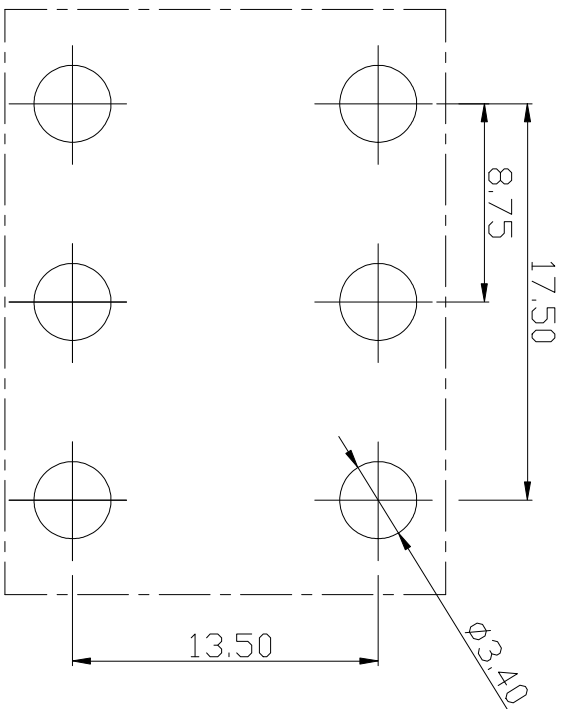

RoHS Compliant

Rev.	Sign	Date	Description	Approver
THIS IS CAD DRAWING. DO NOT REVISE MANUALLY!!!				

Technical Specification:

1. Current: 115A.
2. Torque: 20 lbf.in.
3. Mark "▲" is the Critical dimension.

ITEM	PART NAME	DESCRIPTION	Q'ty
(b)	Spacer	Steel, Matte Tin Plated	1PCS
(a)	Terminal	Copper alloy, Matte Tin Plated	1PCS

**Amphenol**  
**ANYTEK**

**CUSTOMER COPY**

ALL RIGHTS RESERVED. REPRODUCTION OR ISSUE TO THIRD PARTIES IN ANY FORM WHATSOEVER IS NOT PERMITTED WITHOUT WRITTEN AUTHORITY FROM THE PROPRIETOR. PROPERTY OF ANYTEK TECHNOLOGY CO., LTD

TITLE	AMT66007DB Stamped terminal			
PART NO.	AMT0660007DB0000G	DWG NO.	8AMT0034	
APPROVED	CHECKED	DESIGNED	DRAWN	CUST NO.
	Seamus 2023.10.23	Seamus 2023.10.23		
UNIT: mm		Tolerance		
SCALE: NONE		+0.60		
REV.: A0		-0.30		
SHEET: 01/01		0-6		
		ANGLES: ±1°		

PCB LAYOUT