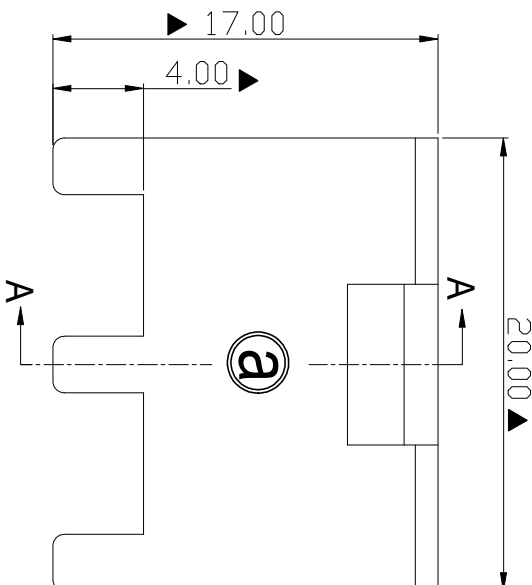

RoHS Compliant

Rev.	Sign	Date	Description	Approver
THIS IS CAD DRAWING. DO NOT REVISE MANUALLY!!!				

Technical Specification:

1. Current: 115A.
2. Torque: 20 lbf.in.
3. Mark "▲" is the Critical dimension.

ITEM	PART NAME	DESCRIPTION	Q'ty
(b)	Spacer	Steel, Matte Tin Plated	1PCS
(a)	Terminal	Copper alloy, Matte Tin Plated	1PCS

**Amphenol**  
**ANYTEK**

**CUSTOMER COPY**

ALL RIGHTS RESERVED. REPRODUCTION OR ISSUE TO THIRD PARTIES IN ANY FORM WHATSOEVER IS NOT PERMITTED WITHOUT WRITTEN AUTHORITY FROM THE PROPRIETOR. PROPERTY OF ANYTEK TECHNOLOGY CO., LTD

TITLE	AMT66007DB Stamped terminal			
PART NO.	AMT0660007DB0000G	DWG NO.	8AMT0034	
APPROVED	CHECKED	DESIGNED	DRAWN	CUST NO.
	Seamus 2023.10.23	Seamus 2023.10.23		
UNIT: mm		Tolerance		
SCALE: NONE		+0.60		
REV.: A0		-0.30		
SHEET: 01/01		0-6		
		ANGLES: ±1°		

PCB LAYOUT