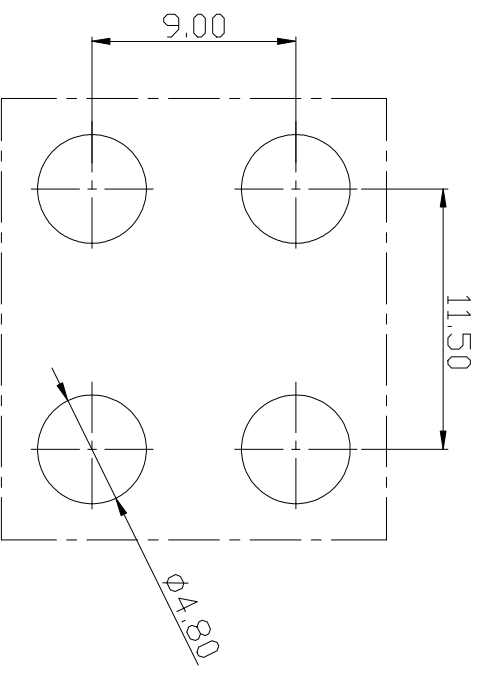

RoHS Compliant

Rev.	Sign	Date	Description	Approver
THIS IS CAD DRAWING, DO NOT REVISE MANUALLY!!!				

Technical Specification:  
 1. Current: 120A.  
 2. Torque: 18 lbf.in.  
 3. Mark "▲" is the Critical dimension.

PCB Layout

ITEM	PART NAME	DESCRIPTION	Q'ty
ⓑ	Spacer	Steel, Matte Tin Plated	1PCS
ⓐ	Terminal	Copper alloy, Matte Tin Plated	1PCS

**Amphenol**  
**ANYTEK**

**CUSTOMER COPY**

ALL RIGHTS RESERVED. REPRODUCTION OR ISSUE TO THIRD PARTIES IN ANY FORM WHATSOEVER IS NOT PERMITTED WITHOUT WRITTEN AUTHORITY FROM THE PROPRIETOR. PROPERTY OF ANYTEK TECHNOLOGY CO., LTD

TITLE	AMT46009DB Stamped Terminal		DWG NO.	8AMT0027	
PART NO.	AMT0460009DB0000G		CUST NO.		
APPROVED	CHECKED	DESIGNED	DRAWN	UNIT: mm	Tolerance
	Seamus 2023.10.19	Seamus 2023.10.19		SCALE: NONE	+0.60 -0.30
				REVISION: A0	0-6 ±0.30
				SHEET: 01/01	ANGLES: ±1°