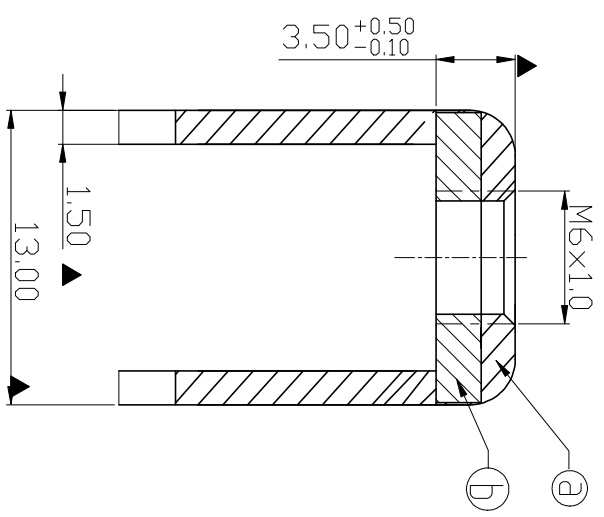

RoHS Compliant

Rev.	Sign	Date	Description	Approver
THIS IS CAD DRAWING, DO NOT REVISE MANUALLY!!!				

Technical Specification:  
 1. Current: 120A.  
 2. Torque: 18 lbf.in.  
 3. Mark "▲" is the Critical dimension.

PCB Layout

ITEM	PART NAME	DESCRIPTION	Q'ty
ⓑ	Spacer	Steel, Matte Tin Plated	1PCS
ⓐ	Terminal	Copper alloy, Matte Tin Plated	1PCS

**Amphenol**  
**ANYTEK**

**CUSTOMER COPY**

ALL RIGHTS RESERVED. REPRODUCTION OR ISSUE TO THIRD PARTIES IN ANY FORM WHATSOEVER IS NOT PERMITTED WITHOUT WRITTEN AUTHORITY FROM THE PROPRIETOR. PROPERTY OF ANYTEK TECHNOLOGY CO., LTD

TITLE	AMT46009DB Stamped Terminal		DWG NO.	8AMT0027	
PART NO.	AMT0460009DB0000G		CUST NO.		
APPROVED	CHECKED	DESIGNED	DRAWN	UNIT: mm	Tolerance
	Seamus 2023.10.19	Seamus 2023.10.19		SCALE: NONE	+0.60 -0.30
				REVISION: A0	0-6 ±0.30
				SHEET: 01/01	ANGLES: ±1°