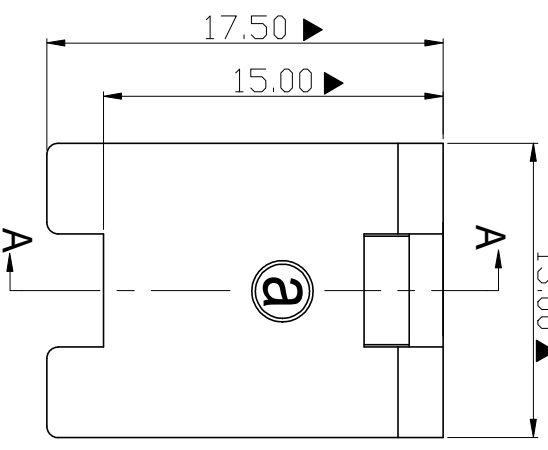

RoHS Compliant

Rev.	Sign	Date	Description	Approver
THIS IS CAD DRAWING, DO NOT REVISE MANUALLY!!!				

Technical Specification:  
 1. Current: 120A.  
 2. Torque: 18 lbf.in.  
 3. Mark "▲" is the Critical dimension.

PCB Layout

ITEM	PART NAME	DESCRIPTION	Q'ty
ⓑ	Spacer	Steel, Matte Tin Plated	1PCS
ⓐ	Terminal	Copper alloy, Matte Tin Plated	1PCS

**Amphenol**  
**ANYTEK**

**CUSTOMER COPY**

ALL RIGHTS RESERVED. REPRODUCTION OR ISSUE TO THIRD PARTIES IN ANY FORM WHATSOEVER IS NOT PERMITTED WITHOUT WRITTEN AUTHORITY FROM THE PROPRIETOR. PROPERTY OF ANYTEK TECHNOLOGY CO., LTD

TITLE	AMT46009DB Stamped Terminal		DWG NO.	8AMT0027	
PART NO.	AMT0460009DB0000G		CUST NO.		
APPROVED	CHECKED	DESIGNED	DRAWN	UNIT: mm	Tolerance
	Seamus 2023.10.19	Seamus 2023.10.19		SCALE: NONE	+0.60 -0.30
				REVISION: A0	0-6 ±0.30
				SHEET: 01/01	ANGLES: ±1°