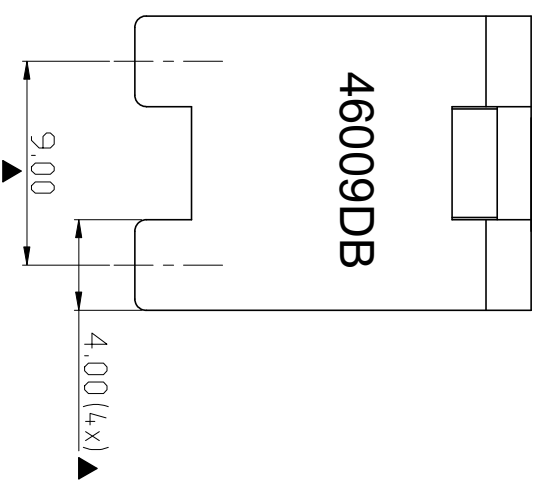

RoHS Compliant

Rev.	Sign	Date	Description	Approver
THIS IS CAD DRAWING, DO NOT REVISE MANUALLY!!!				

Technical Specification:  
 1. Current: 120A.  
 2. Torque: 18 lbf.in.  
 3. Mark "▲" is the Critical dimension.

PCB Layout

ITEM	PART NAME	DESCRIPTION	Q'ty
ⓑ	Spacer	Steel, Matte Tin Plated	1PCS
ⓐ	Terminal	Copper alloy, Matte Tin Plated	1PCS

**Amphenol**  
**ANYTEK**

**CUSTOMER COPY**

ALL RIGHTS RESERVED. REPRODUCTION OR ISSUE TO THIRD PARTIES IN ANY FORM WHATSOEVER IS NOT PERMITTED WITHOUT WRITTEN AUTHORITY FROM THE PROPRIETOR. PROPERTY OF ANYTEK TECHNOLOGY CO., LTD

TITLE	AMT46009DB Stamped Terminal		DWG NO.	8AMT0027	
PART NO.	AMT0460009DB0000G		CUST NO.		
APPROVED	CHECKED	DESIGNED	DRAWN	UNIT: mm	Tolerance
	Seamus 2023.10.19	Seamus 2023.10.19		SCALE: NONE	+0.60 -0.30
				REVISION: A0	0-6 ±0.30
				SHEET: 01/01	ANGLES: ±1°