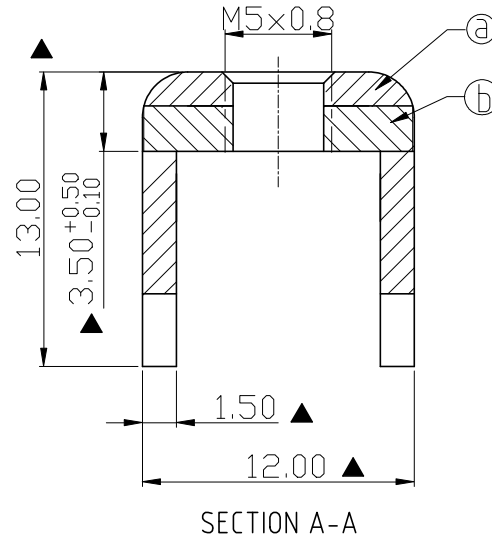

RoHS Compliant

Rev.	SIGN	DATE	DESCRIPTION	APPROVER
A0		2023.10.23		
THIS IS CAD DRAWING, DO NOT REVISE MANUALLY!!!				

Technical Specification:
 1. Current: 70A.
 2. Torque: 15 lbf.in.
 3. Mark "▲" is the Critical dimension.

⑥	Spacer	Steel , Matte Tin Plated	1PCS
①	terminal	Copper alloy, Matte Tin Plated	1PCS
ITEM	PART NAME	DESCRIPTION	Q`ty

Amphenol
ANYTEK

CUSTOMER COPY

ALL RIGHTS RESERVED. REPRODUCTION OR ISSUE TO THIRD PARTIES IN ANY FORM
 WHATEVER IS NOT PERMITTED WITHOUT WRITTEN AUTHORITY FROM THE PROPRIETOR.
 PROPERTY OF ANYTEK TECHNOLOGY CO., LTD

TITLE		AMT45001DB Stamped terminal		
PART NO.	AMT0450001DB0000G	DWG NO.	8AMT0023	
APPROVED	CHECKED	DESIGNED	DRAWN	CUST NO.
		Seamus 2023.10.23	Seamus 2023.10.23	
				Tolerance
				>30 ±0.60
		UNIT: mm		6-30 ±0.40
		SCALE: NONE		0-6 ±0.30
		SHEET: 01/01		REV.: A0
				ANGLES ±1°