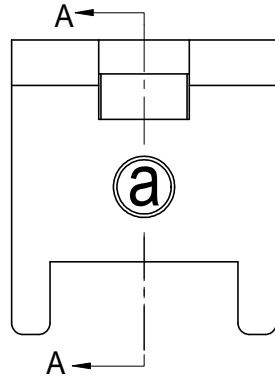

RoHS Compliant

Rev.	SIGN	DATE	DESCRIPTION	APPROVER
A0		2023.10.23		
THIS IS CAD DRAWING, DO NOT REVISE MANUALLY!!!				

Technical Specification:
 1. Current: 70A.
 2. Torque: 15 lbf.in.
 3. Mark "▲" is the Critical dimension.

⑥	Spacer	Steel , Matte Tin Plated	1PCS
①	terminal	Copper alloy, Matte Tin Plated	1PCS
ITEM	PART NAME	DESCRIPTION	Q`ty

Amphenol
ANYTEK

CUSTOMER COPY

ALL RIGHTS RESERVED. REPRODUCTION OR ISSUE TO THIRD PARTIES IN ANY FORM
 WHATEVER IS NOT PERMITTED WITHOUT WRITTEN AUTHORITY FROM THE PROPRIETOR.
 PROPERTY OF ANYTEK TECHNOLOGY CO., LTD

TITLE		AMT45001DB Stamped terminal		
PART NO.	AMT0450001DB0000G	DWG NO.	8AMT0023	
APPROVED	CHECKED	DESIGNED	DRAWN	CUST NO.
		Seamus 2023.10.23	Seamus 2023.10.23	
				Tolerance
				>30 ±0.60
		UNIT: mm		6-30 ±0.40
		SCALE: NONE		0-6 ±0.30
		SHEET: 01/01		REV.: A0
				ANGLES ±1°