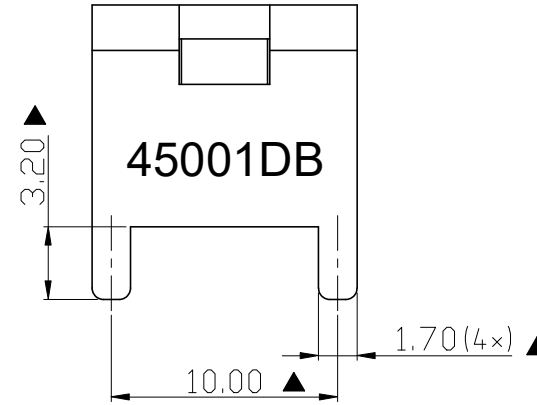

RoHS Compliant

Rev.	SIGN	DATE	DESCRIPTION	APPROVER
A0		2023.10.23		
THIS IS CAD DRAWING, DO NOT REVISE MANUALLY!!!				

Technical Specification:
 1. Current: 70A.
 2. Torque: 15 lbf.in.
 3. Mark "▲" is the Critical dimension.

⑥	Spacer	Steel , Matte Tin Plated	1PCS
①	terminal	Copper alloy, Matte Tin Plated	1PCS
ITEM	PART NAME	DESCRIPTION	Q`ty

Amphenol
ANYTEK

CUSTOMER COPY

ALL RIGHTS RESERVED. REPRODUCTION OR ISSUE TO THIRD PARTIES IN ANY FORM
 WHATEVER IS NOT PERMITTED WITHOUT WRITTEN AUTHORITY FROM THE PROPRIETOR.
 PROPERTY OF ANYTEK TECHNOLOGY CO., LTD

TITLE		AMT45001DB Stamped terminal		
PART NO.	AMT0450001DB0000G	DWG NO.	8AMT0023	
APPROVED	CHECKED	DESIGNED	DRAWN	CUST NO.
		Seamus 2023.10.23	Seamus 2023.10.23	
				Tolerance
				>30 ±0.60
		UNIT: mm		6-30 ±0.40
		SCALE: NONE		0-6 ±0.30
		SHEET: 01/01		REV.: A0
				ANGLES ±1°