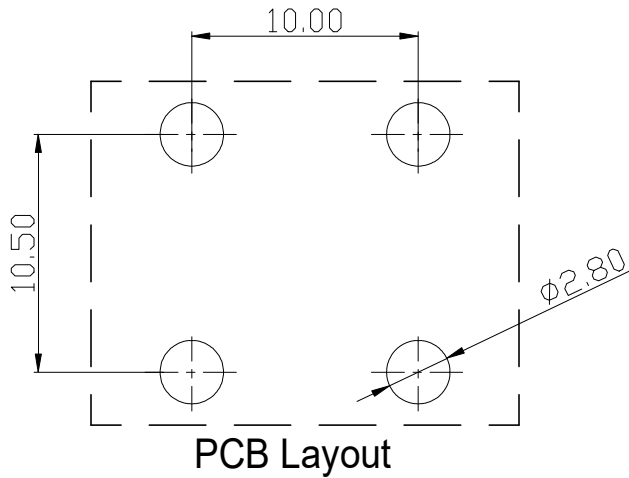

RoHS Compliant

Rev.	SIGN	DATE	DESCRIPTION	APPROVER
A0		2023.10.23		
THIS IS CAD DRAWING, DO NOT REVISE MANUALLY!!!				

Technical Specification:
 1. Current: 70A.
 2. Torque: 15 lbf.in.
 3. Mark "▲" is the Critical dimension.

⑥	Spacer	Steel , Matte Tin Plated	1PCS
①	terminal	Copper alloy, Matte Tin Plated	1PCS
ITEM	PART NAME	DESCRIPTION	Q`ty

Amphenol
ANYTEK

CUSTOMER COPY

ALL RIGHTS RESERVED. REPRODUCTION OR ISSUE TO THIRD PARTIES IN ANY FORM
 WHATEVER IS NOT PERMITTED WITHOUT WRITTEN AUTHORITY FROM THE PROPRIETOR.
 PROPERTY OF ANYTEK TECHNOLOGY CO., LTD