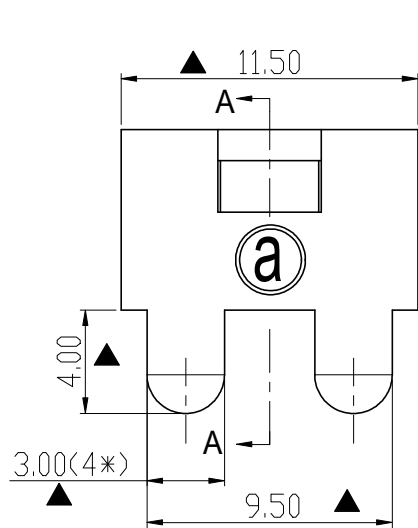

RoHS Compliant

Rev.	SIGN	DATE	DESCRIPTION	APPROVER
A0		2023.10.23		Guoxue
THIS IS CAD DRAWING, DO NOT REVISE MANUALLY!!!				

Technical Specification:

1. Current: 80A.
2. Torque: 13 lbf.in.
3. Mark "▲" is the Critical dimension.

PCB Layout

(b)	Spacer	Steel , Matte Tin Plated	1PCS
(a)	terminal	Copper alloy, Matte Tin Plated	1PCS
ITEM	PART NAME	DESCRIPTION	Q`ty

Amphenol
ANYTEK

CUSTOMER COPY

ALL RIGHTS RESERVED. REPRODUCTION OR ISSUE TO THIRD PARTIES IN ANY FORM WHATSOEVER IS NOT PERMITTED WITHOUT WRITTEN AUTHORITY FROM THE PROPRIETOR. PROPERTY OF ANYTEK TECHNOLOGY CO., LTD

TITLE		AMT44005DB terminal			
PART NO.		AMT0440005DB0000G		DWG NO.	8AMT0010
APPROVED	CHECKED	DESIGNED	DRAWN	CUST NO.	
		Guoxue 2023.10.23	Guoxue 2023.10.23	 UNIT: mm SCALE: NONE SHEET: 01/01 REV.: A0	
				Tolerance	
				>30	±0.60
				6-30	±0.40
				0-6	±0.30
				ANGLES	±1°