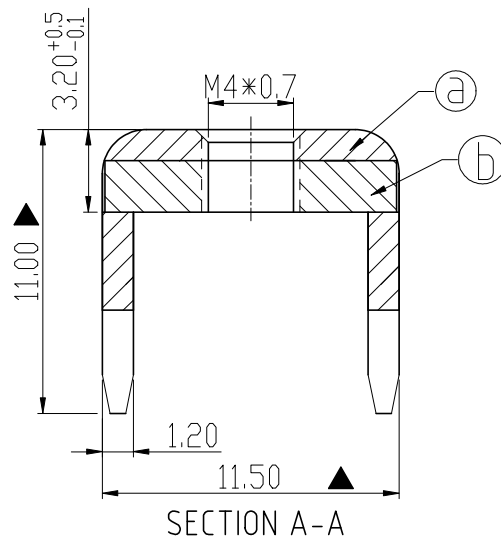

RoHS Compliant

Rev.	SIGN	DATE	DESCRIPTION	APPROVER
A0		2023.10.23		Guoxue
THIS IS CAD DRAWING, DO NOT REVISE MANUALLY!!!				

Technical Specification:

1. Current: 80A.
2. Torque: 13 lbf.in.
3. Mark "▲" is the Critical dimension.

PCB Layout

(b)	Spacer	Steel , Matte Tin Plated	1PCS
(a)	terminal	Copper alloy, Matte Tin Plated	1PCS
ITEM	PART NAME	DESCRIPTION	Q`ty

Amphenol
ANYTEK

CUSTOMER COPY

ALL RIGHTS RESERVED. REPRODUCTION OR ISSUE TO THIRD PARTIES IN ANY FORM WHATSOEVER IS NOT PERMITTED WITHOUT WRITTEN AUTHORITY FROM THE PROPRIETOR. PROPERTY OF ANYTEK TECHNOLOGY CO., LTD

TITLE		AMT44005DB terminal			
PART NO.		AMT0440005DB0000G		DWG NO.	8AMT0010
APPROVED	CHECKED	DESIGNED	DRAWN	CUST NO.	
		Guoxue 2023.10.23	Guoxue 2023.10.23	 UNIT: mm SCALE: NONE SHEET: 01/01 REV.: A0	
				Tolerance	
				>30	±0.60
				6-30	±0.40
				0-6	±0.30
				ANGLES	±1°