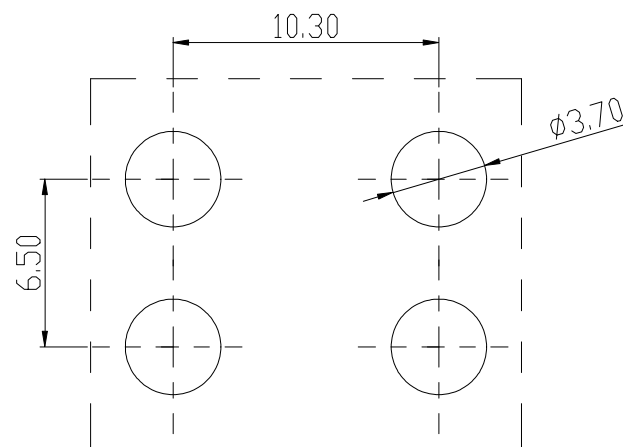

RoHS Compliant

Rev.	SIGN	DATE	DESCRIPTION	APPROVER
A0		2023.10.23		Guoxue
THIS IS CAD DRAWING, DO NOT REVISE MANUALLY!!!				

Technical Specification:

1. Current: 80A.
2. Torque: 13 lbf.in.
3. Mark "▲" is the Critical dimension.

PCB Layout

(b)	Spacer	Steel , Matte Tin Plated	1PCS
(a)	terminal	Copper alloy, Matte Tin Plated	1PCS
ITEM	PART NAME	DESCRIPTION	Q`ty

Amphenol
ANYTEK

CUSTOMER COPY

ALL RIGHTS RESERVED. REPRODUCTION OR ISSUE TO THIRD PARTIES IN ANY FORM WHATSOEVER IS NOT PERMITTED WITHOUT WRITTEN AUTHORITY FROM THE PROPRIETOR. PROPERTY OF ANYTEK TECHNOLOGY CO., LTD

TITLE		AMT44005DB terminal			
PART NO.		AMT0440005DB0000G		DWG NO.	8AMT0010
APPROVED	CHECKED	DESIGNED	DRAWN	CUST NO.	
		Guoxue 2023.10.23	Guoxue 2023.10.23	 UNIT: mm SCALE: NONE SHEET: 01/01 REV.: A0	
				Tolerance	
				>30	±0.60
				6-30	±0.40
				0-6	±0.30
				ANGLES	±1°