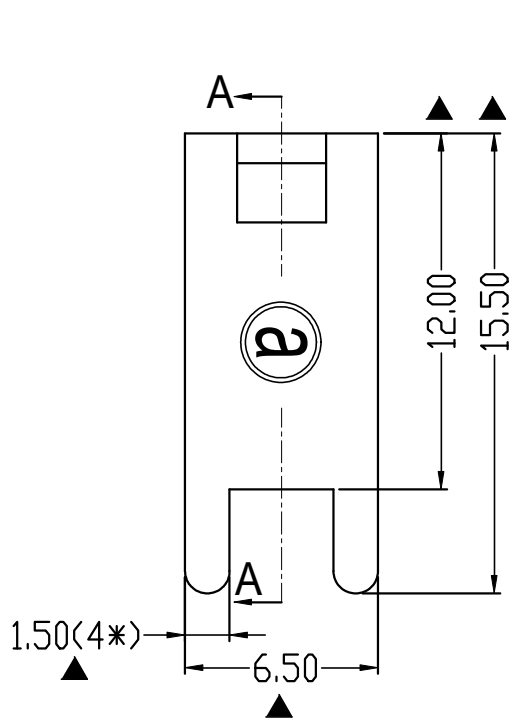

RoHS Compliant

Rev.	SIGN	DATE	DESCRIPTION	APPROVER
A0		2023.10.20		Guoxue

THIS IS CAD DRAWING, DO NOT REVISE MANUALLY!!!

Technical Specification:  
 1. Material: Copper alloy, Matte Tin Plated.  
 2. Current: 40A.  
 3. Torque: 10 lbf.in.  
 4. Mark "▲" is the Critical dimension.

(b)	Spacer	Steel , Matte Tin Plated	1PCS
(a)	terminal	Copper alloy, Matte Tin Plated	1PCS
ITEM	PART NAME	DESCRIPTION	Q`ty

Amphenol ANYTEK		CUSTOMER COPY			
ALL RIGHTS RESERVED. REPRODUCTION OR ISSUE TO THIRD PARTIES IN ANY FORM WHATSOEVER IS NOT PERMITTED WITHOUT WRITTEN AUTHORITY FROM THE PROPRIETOR. PROPERTY OF ANYTEK TECHNOLOGY CO., LTD					
TITLE	AMT43015DB terminal				
PART NO.	AMT0430015DB0000G	DWG NO.	8AMT0007		
APPROVED	CHECKED	DESIGNED	DRAWN	CUST NO.	Tolerance
		Guoxue 2023.10.20	Guoxue 2023.10.20		>30 ±0.60
					6-30 ±0.40
					0-6 ±0.30
					ANGLES ±1°
				SHEET: 01/01	UNIT: mm
					SCALE: NONE
					REV.: A0