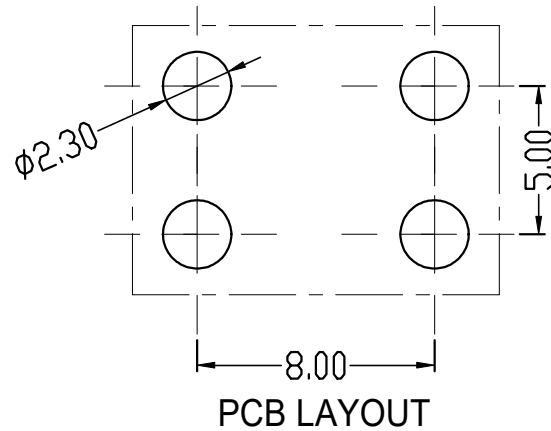

RoHS Compliant

Rev.	SIGN	DATE	DESCRIPTION	APPROVER
A0		2023.10.20		Guoxue

THIS IS CAD DRAWING, DO NOT REVISE MANUALLY!!!

Technical Specification:  
 1. Material: Copper alloy, Matte Tin Plated.  
 2. Current: 40A.  
 3. Torque: 10 lbf.in.  
 4. Mark "▲" is the Critical dimension.

(b)	Spacer	Steel , Matte Tin Plated	1PCS
(a)	terminal	Copper alloy, Matte Tin Plated	1PCS
ITEM	PART NAME	DESCRIPTION	Q`ty

Amphenol ANYTEK		CUSTOMER COPY			
ALL RIGHTS RESERVED. REPRODUCTION OR ISSUE TO THIRD PARTIES IN ANY FORM WHATSOEVER IS NOT PERMITTED WITHOUT WRITTEN AUTHORITY FROM THE PROPRIETOR. PROPERTY OF ANYTEK TECHNOLOGY CO., LTD					
TITLE	AMT43015DB terminal				
PART NO.	AMT0430015DB0000G	DWG NO.	8AMT0007		
APPROVED	CHECKED	DESIGNED	DRAWN	CUST NO.	Tolerance
		Guoxue 2023.10.20	Guoxue 2023.10.20		>30 ±0.60
					6-30 ±0.40
					0-6 ±0.30
					ANGLES ±1°
				SHEET: 01/01	UNIT: mm
					SCALE: NONE
					REV.: A0