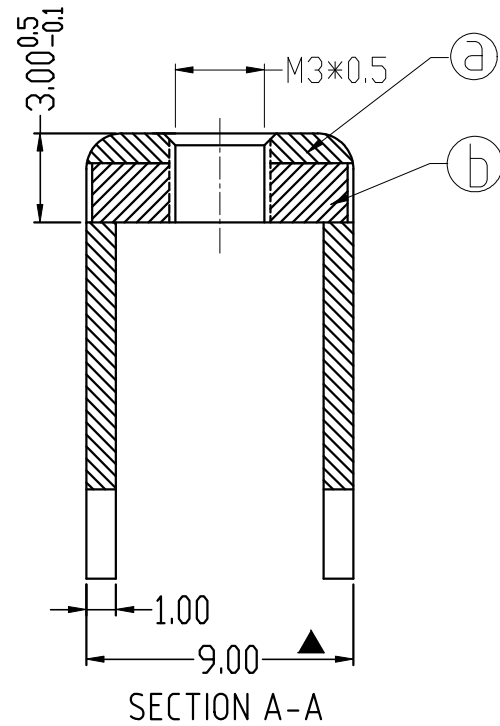

RoHS Compliant

Rev.	SIGN	DATE	DESCRIPTION	APPROVER
A0		2023.10.20		Guoxue

THIS IS CAD DRAWING, DO NOT REVISE MANUALLY!!!

Technical Specification:  
 1. Material: Copper alloy, Matte Tin Plated.  
 2. Current: 40A.  
 3. Torque: 10 lbf.in.  
 4. Mark "▲" is the Critical dimension.

(b)	Spacer	Steel , Matte Tin Plated	1PCS
(a)	terminal	Copper alloy, Matte Tin Plated	1PCS
ITEM	PART NAME	DESCRIPTION	Q`ty

Amphenol ANYTEK		CUSTOMER COPY			
ALL RIGHTS RESERVED. REPRODUCTION OR ISSUE TO THIRD PARTIES IN ANY FORM WHATSOEVER IS NOT PERMITTED WITHOUT WRITTEN AUTHORITY FROM THE PROPRIETOR. PROPERTY OF ANYTEK TECHNOLOGY CO., LTD					
TITLE	AMT43015DB terminal				
PART NO.	AMT0430015DB0000G	DWG NO.	8AMT0007		
APPROVED	CHECKED	DESIGNED	DRAWN	CUST NO.	Tolerance
		Guoxue 2023.10.20	Guoxue 2023.10.20		>30 ±0.60
					6-30 ±0.40
					0-6 ±0.30
					ANGLES ±1°
				SHEET: 01/01	UNIT: mm
					SCALE: NONE
					REV.: A0