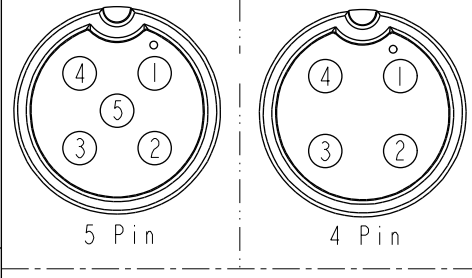

THIS DOCUMENT IS SUBJECT TO CHANGE WITHOUT NOTICE. IT IS CONFIDENTIAL AND A PROPERTY OF Amphenol LTW. DISCLOSURE TO THIRD PARTY HAS TO BE AUTHORIZED BY Amphenol LTW.

REV.	ECN NO.	DATE	SIGN	DESCRIPTION

Pin #	Wire	Pin #	Wire
5	Green 綠	4	White 白
4	White 白	3	Black 黑
3	Black 黑	2	Blue 藍
2	Blue 藍	1	Brown 棕
1	Brown 棕		

ACB-XXBFMM-SL7AXX

04: 4Pin
 ...
 05: 5Pin

XX : 01~99Meters
 01 : 01Meter
 02 : 02Meters
 ...
 99 : 99Meters

Cable Length(L): 01~99Meters

- Note:
- * \varnothing Important Dimension To Check
 - * Waterproof Rate: IP67
 - * Housing: Nylon+GF, Black.
 - * Male Pin: Copper Alloy, Gold Plated
 - * Screw Nut: Nylon+GF, Black
 - * Cable: UL2464 20AWG+D+Al/My, PVC Jacket UV Resistant, Black.
 - * Cable Length Tolerance: 01M: ±40mm
 02M~05M: ±60mm
 06M~10M: ±100mm
 11M~30M: ±200mm
 31M~99M: ±500mm

Contacts	Cable Jacket	Cable OD	AWG	Item No.
5P	PVC	6.0	20	ACB-05BFMM-SL7AXX
4P		5.5		ACB-04BFMM-SL7AXX

UNIT:mm

TOLERANCE ±0.5 mm

TITLE Middle Cable Screw F Conn M Pin			
SCALE 1:1	SIZE A4	SHEET 1 OF 1	
REV. A	WC-REV. A.1	\varnothing : Inspection item	