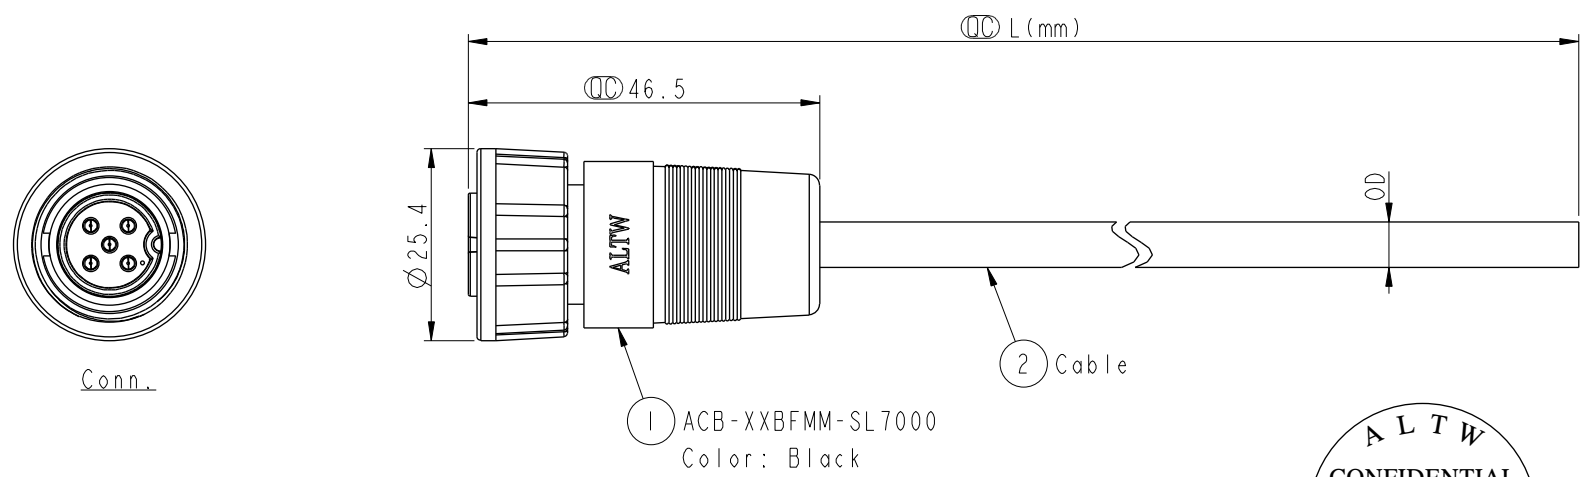

THIS DOCUMENT IS SUBJECT TO CHANGE WITHOUT NOTICE. IT IS CONFIDENTIAL AND A PROPERTY OF Amphenol LTW. DISCLOSURE TO THIRD PARTY HAS TO BE AUTHORIZED BY Amphenol LTW.

REV.	ECN NO.	DATE	SIGN	DESCRIPTION

Pin #	Wire	Pin #	Wire
5	Green 綠	4	White 白
4	White 白	3	Black 黑
3	Black 黑	2	Blue 藍
2	Blue 藍	1	Brown 棕
1	Brown 棕		

ACB-XXBFMM-SL7AXX

04: 4Pin
 ...
 05: 5Pin

XX : 01~99Meters
 01 : 01Meter
 02 : 02Meters
 ...
 99 : 99Meters

Cable Length(L): 01~99Meters

- Note:
- * \varnothing Important Dimension To Check
 - * Waterproof Rate: IP67
 - * Housing: Nylon+GF, Black.
 - * Male Pin: Copper Alloy, Gold Plated
 - * Screw Nut: Nylon+GF, Black
 - * Cable: UL2464 20AWG+D+Al/My, PVC Jacket UV Resistant, Black.
 - * Cable Length Tolerance: 01M: ±40mm
 02M~05M: ±60mm
 06M~10M: ±100mm
 11M~30M: ±200mm
 31M~99M: ±500mm

Contacts	Cable Jacket	Cable OD	AWG	Item No.
5P	PVC	6.0	20	ACB-05BFMM-SL7AXX
4P		5.5		ACB-04BFMM-SL7AXX

UNIT:mm

TOLERANCE ±0.5 mm

TITLE Middle Cable Screw F Conn M Pin			
SCALE 1:1	SIZE A4	SHEET 1 OF 1	
REV. A	WC-REV. A.1	\varnothing : Inspection item	