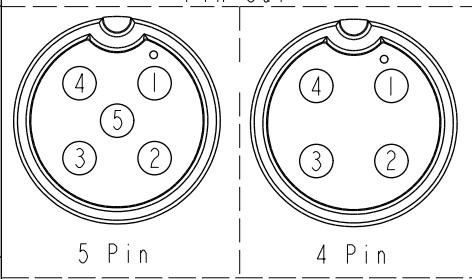

5	Green 綠	4	White 白
4	White 白	3	Black 黑
3	Black 黑	2	Blue 藍
2	Blue 藍	1	Brown 棕
1	Brown 棕		
Pin #	Wire	Pin #	Wire

ACB-XXBFMM-LL7AXX  
 XX: No. Of Pin    XX :01~99Meters  
                           01 :01Meter  
                           02 :02Meters  
                           :  
                           99 :99Meters  
 Cable Length(L):01~99Meters

- $\triangle B$  Note:
- \*  $\text{CC}$  Important dimension
  - \* Waterproof Rate: IP67, mated
  - \* Connector Housing: Thermoplastic, Black
  - \* Pin: Copper Alloy, Gold Plated
  - \* O-Ring: Rubber, Gray
  - \* Nut: Thermoplastic, Black
  - \* Outer mold: Thermoplastic, Black
  - \* Cable: UL2464, 20AWG+D+AL/MY, PVC Jacket, UV Resistant, Black
  - \* Cable Length Tolerance: 01M:±40mm  
 02M~05M:±60mm  
 06M~10M:±100mm  
 11M~30M:±200mm  
 31M~99M:±500mm

5P	PVC	6.0	20	ACB-05BFMM-LL7AXX
4P		5.5		ACB-04BFMM-LL7AXX
Contacts	Cable Jacket	Cable OD	AWG	Item No.

UNIT:mm	$\text{CC}$	TITLE N CERES, ST, C-10A, CABLE W/O SR F, M, MOLDING, 2LOCK
TOLERANCE ±0.5mm	SCALE 1:1	SIZE A4
	REV. B	WC-REV. A.3
		$\text{CC}$ : Inspection item