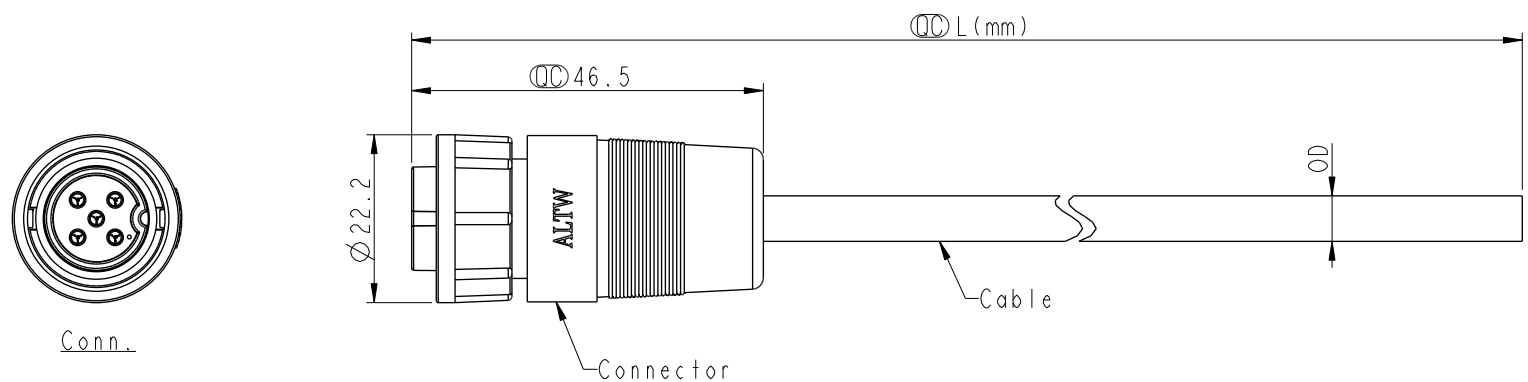

5	Green 綠	4	White 白
4	White 白	3	Black 黑
3	Black 黑	2	Blue 藍
2	Blue 藍	1	Brown 棕
1	Brown 棕		
Pin #	Wire	Pin #	Wire

ACB-XXBFMM-LL7AXX  
 XX: No. Of Pin    XX :01~99Meters  
                           01 :01Meter  
                           02 :02Meters  
                           :  
                           99 :99Meters  
 Cable Length(L):01~99Meters

- $\triangle B$  Note:
- \*  $\text{CC}$  Important dimension
  - \* Waterproof Rate: IP67, mated
  - \* Connector Housing: Thermoplastic, Black
  - \* Pin: Copper Alloy, Gold Plated
  - \* O-Ring: Rubber, Gray
  - \* Nut: Thermoplastic, Black
  - \* Outer mold: Thermoplastic, Black
  - \* Cable: UL2464, 20AWG+D+AL/MY, PVC Jacket, UV Resistant, Black
  - \* Cable Length Tolerance: 01M:±40mm  
 02M~05M:±60mm  
 06M~10M:±100mm  
 11M~30M:±200mm  
 31M~99M:±500mm

5P	PVC	6.0	20	ACB-05BFMM-LL7AXX
4P		5.5		ACB-04BFMM-LL7AXX
Contacts	Cable Jacket	Cable OD	AWG	Item No.

UNIT:mm	$\text{CC}$	TITLE N CERES, ST, C-10A, CABLE W/O SR F, M, MOLDING, 2LOCK
TOLERANCE ±0.5mm	SCALE 1:1	SIZE A4
	REV. B	WC-REV. A.3
		$\text{CC}$ : Inspection item