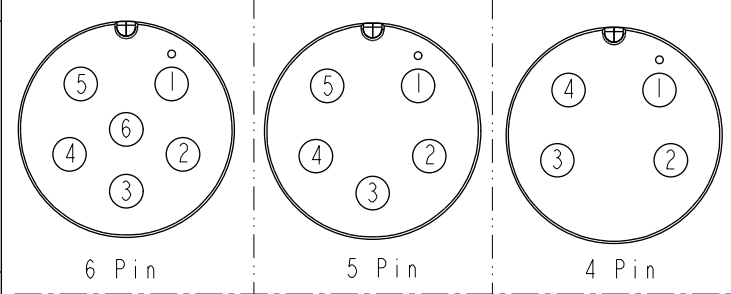

THIS DOCUMENT IS SUBJECT TO CHANGE WITHOUT NOTICE. IT IS CONFIDENTIAL AND A PROPERTY OF Amphenol LTW. DISCLOSURE TO THIRD PARTY HAS TO BE AUTHORIZED BY Amphenol LTW.

REV.	ECN NO.	DATE	SIGN	DESCRIPTION

6P	PVC	6.5	20	ACB-06BFFM-LL7AXX
5P		6.0		ACB-05BFFM-LL7AXX
4P		5.5		ACB-04BFFM-LL7AXX
Contacts	Cable Jacket	Cable OD	AWG	Item No.

ACB-XXBFFM-LL7AXX
 04: 4Pin
 06: 6Pin
 XX : 01~99Meters
 01 : 01Meter
 02 : 02Meters
 ..
 99 : 99Meters
 Cable Length(L): 01~99Meters

Note:
 * \varnothing Important Dimension To Check
 * Waterproof Rate: IP67
 * Housing: Nylon+GF, Black
 * Female Pin: Copper Alloy, Gold Plated
 * Lock Nut: Nylon+GF, Black
 * Cable: UL2464 20AWG+D+Al/My, PVC Jacket UV Resistant, Black
 * Cable Length Tolerance: 01M:±40mm
 02M~05M:±60mm
 06M~10M:±100mm
 11M~30M:±200mm
 31M~99M:±500mm

Pin Assignments Front View

UNIT:mm		TITLE
TOLERANCE	±0.5 mm	Middle Cable Lock F Conn F Pin
SCALE	1:1	SIZE A4
REV.	A	SHEET 1 OF 1
WC-REV.	A.1	\varnothing : Inspection item

Amphenol LTW
 安費諾亮泰企業股份有限公司

ITEM NO	DRAWN BY	DATE
DWG NO	CHECKED BY	DATE
CUSTOMER	APPROVED BY	DATE
ALTW	Vicky	2017-07-18
	Mafei	2017-07-18
	Max	2017-07-18