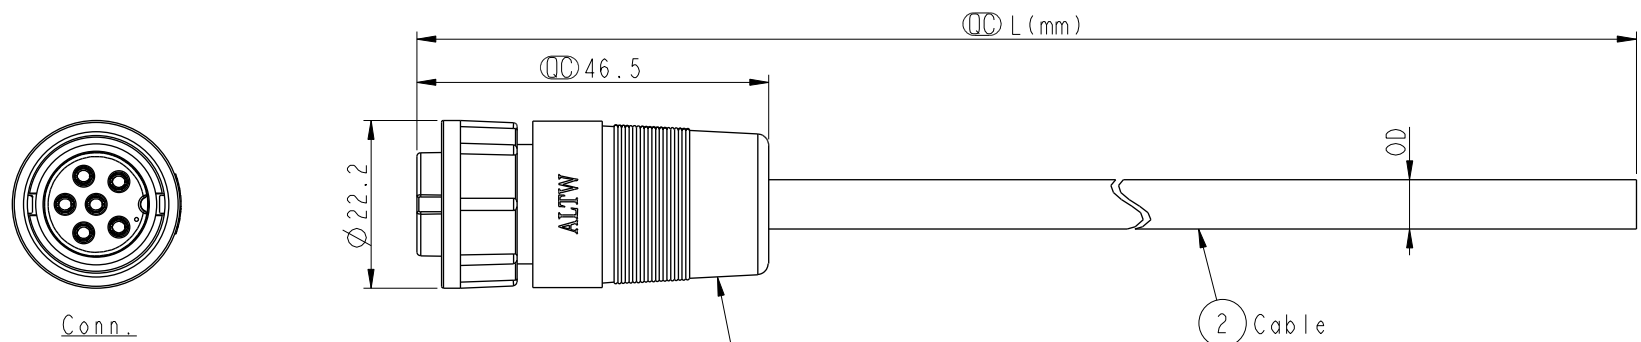

THIS DOCUMENT IS SUBJECT TO CHANGE WITHOUT NOTICE. IT IS CONFIDENTIAL AND A PROPERTY OF Amphenol LTW. DISCLOSURE TO THIRD PARTY HAS TO BE AUTHORIZED BY Amphenol LTW.

REV.	ECN NO.	DATE	SIGN	DESCRIPTION

6P	PVC	6.5	20	ACB-06BFFM-LL7AXX
5P		6.0		ACB-05BFFM-LL7AXX
4P		5.5		ACB-04BFFM-LL7AXX
Contacts	Cable Jacket	Cable OD	AWG	Item No.

1 ACB-XXBFFM-LL7000
Color: Black