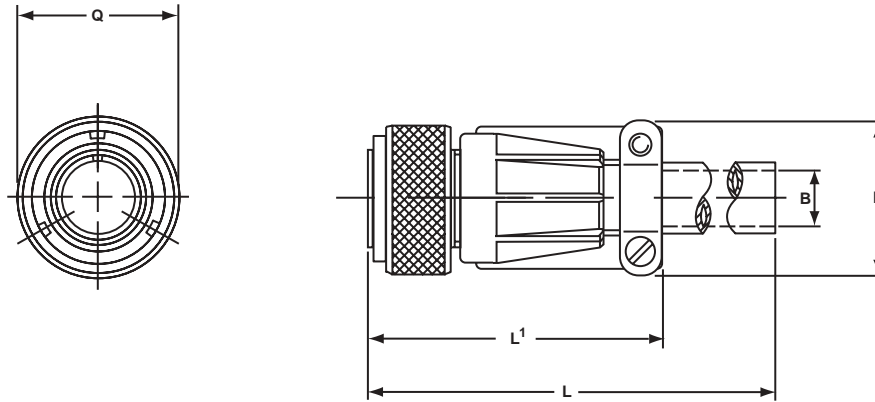

ACA 3106E-B

straight plug

- Plug with cable clamp and telescopic bushing
- Includes grommet and grommet sleeve

Inches

Shell Size	B Max.	L Max.	L ¹ Max.	N Max.	Q Max.
10SL	.256	4.528	2.165	.894	.898
14S	.354	4.528	2.362	1.083	1.150
16S	.433	4.528	2.362	1.181	1.260
16	.433	4.724	2.756	1.181	1.260
18	.559	4.724	2.756	1.268	1.437
20	.622	4.724	2.953	1.476	1.571
22	.622	4.724	2.953	1.476	1.697
24	.843	4.724	3.543	1.705	1.835
28	.843	4.724	3.543	1.705	2.102
32	1.051	4.724	3.543	2.035	2.366
36	1.248	5.118	3.937	2.283	2.610

Millimeters

Shell Size	B Max.	L Max.	L ¹ Max.	N Max.	Q Max.
10SL	6.5	115	55	22.7	22.8
14S	9.0	115	60	27.5	29.2
16S	11.0	115	60	30.0	32.0
16	11.0	120	70	30.0	32.0
18	14.2	120	70	32.2	36.5
20	15.8	120	75	37.5	39.9
22	15.8	120	75	37.5	43.1
24	21.4	120	90	43.3	46.6
28	21.4	120	90	43.3	53.4
32	26.7	120	90	51.7	60.1
36	31.7	130	100	58.0	66.3