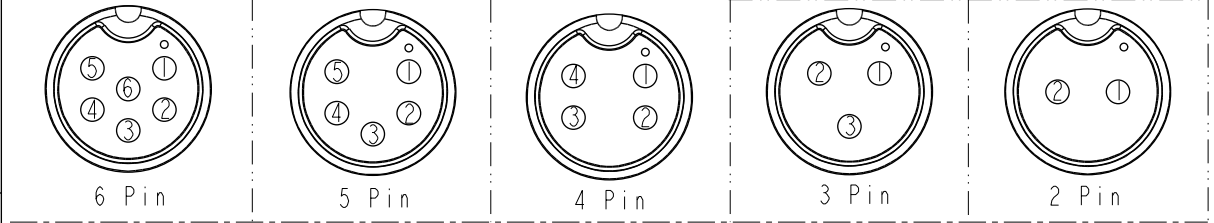

Conn.

6P	PVC	5.8	24	ABD-06AFMM-SL7AXX
5P		5.0		ABD-05AFMM-SL7AXX
4P		5.8		ABD-04AFMM-SL7AXX
3P		4.5		ABD-03AFMM-SL7AXX
2P		4.2		ABD-02AFMM-SL7AXX
Contacts	Cable Jacket	Cable OD	AWG	Item No.

ABD-XXAFMM-SL7AXX
02: 2Pin
...
06: 6Pin

XX : 01~99Meters
01 : 01Meter
02 : 02Meters
...
99 : 99Meters

Cable Length(L): 01~99Meters

6 White 白	5 Green 綠	4 Yellow 黃	3 Black 黑	2 Red 紅
5 Red 紅	4 White 白	3 Red 紅	2 Blue 藍	1 Black 黑
4 Orange 橙	3 Black 黑	2 Green 綠	1 Brown 棕	
3 Yellow 黃	2 Blue 藍	1 White 白		
2 Green 綠	1 Brown 棕			
1 Blue 藍				
Pin # Wire	Pin # Wire	Pin # Wire	Pin # Wire	Pin # Wire

- Note:
- * (Circled L) Important Dimension To Check.
 - * Waterproof Rate: IP67
 - * Housing: Nylon+GF, Black.
 - * Male Pin: Copper Alloy, Gold Plated.
 - * Cable: UL2464 24AWG+D+AL/Wy PVC Jacket UV Resistant, Black.
 - * Cable Length Tolerance: 01M: 40mm
02M~05M: ±60mm
06M~10M: ±100mm
11M~30M: ±200mm
31M~99M: ±500mm

Pin Assignments Front View

UNIT: mm		TITLE
TOLERANCE	±0.5mm	STANDARD CABLE SCREW F CONN M PIN
SCALE	1:2	SIZE A4
REV.	A	SHEET 1 OF 1
WC-REV.	A.1	(Circled L): Inspection item

Amphenol LTW
安費諾亮泰企業股份有限公司

ITEM NO.	DRAWN BY	DATE
	Ruru	2017-07-07
DWG NO.	CHECKED BY	DATE
ABD-XXAFMM-SL7AXX	Rita	2017-07-07
CUSTOMER	APPROVED BY	DATE
ALTW	Max	2017-07-07