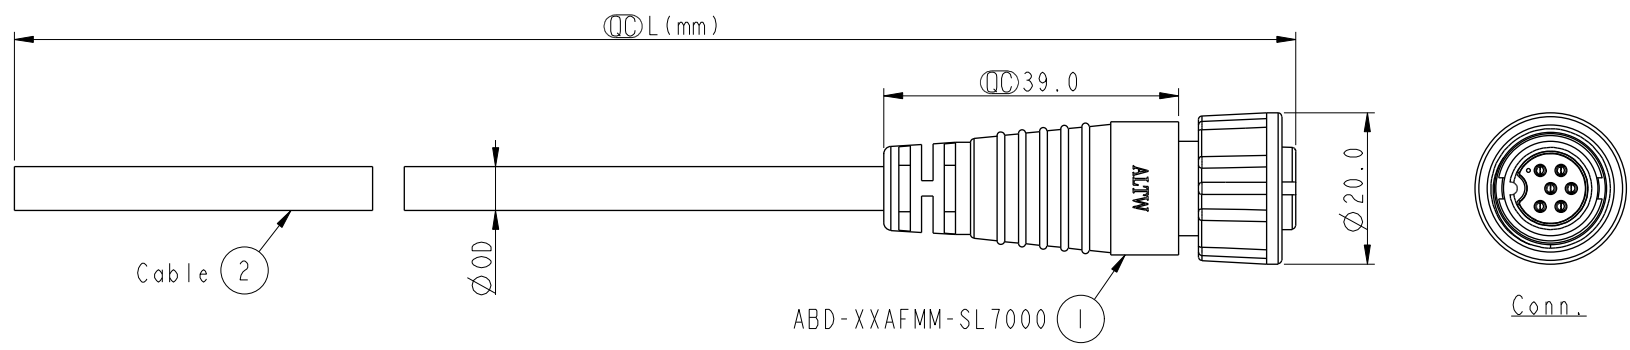

THIS DOCUMENT IS SUBJECT TO CHANGE WITHOUT NOTICE. IT IS CONFIDENTIAL AND A PROPERTY OF Amphenol LTW. DISCLOSURE TO THIRD PARTY HAS TO BE AUTHORIZED BY Amphenol LTW.

REV.	ECN NO.	DATE	SIGN	DESCRIPTION

ABD-XXAFMM-SL7000 (1)
Color: Black