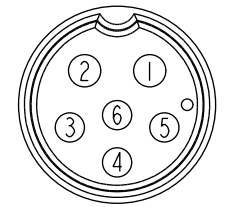

AB-BBD XX HL-BBDBR-QF XXX

△B  
XX: No. Of Pin

XXX: 0.5-99Meters  
A05: 0.5 Meter  
001: 01 Meter  
002: 02 Meters  
:  
099: 99 Meters

Note:

- \* RoHS Compliant
- \* Ⓞ Important dimension
- \* C1
- △D Waterproof rate: IP68, mated 1m/24h  
Housing: Thermoplastic, Black  
Pin: Copper alloy, Gold plated  
Outer Mold: Thermoplastic, Black
- \* C2
- △D Waterproof rate: IP68, mated 1m/24h  
Housing: Thermoplastic, Black  
Pin: Copper alloy, Gold plated  
O-Ring: Rubber, Dark gray  
Nut: Thermoplastic, Black  
Outer Mold: Thermoplastic, Black
- \* Cable: UL21996, 16#\*2C+AL/MY+(26#\*2P+AL/MY), PVC Jacket, Black, OD9.3mm
- \* Cable length tolerance: 0.5M < L ≤ 1M: +60/-0 mm  
1M < L ≤ 3M: +120/-0 mm  
3M < L ≤ 5M: +160/-0 mm  
5M < L ≤ 10M: ±100 mm  
10M < L ≤ 20M: ±200 mm  
20M < L ≤ 30M: ±300 mm  
30M < L ≤ 99M: ±500 mm

C2  
Pin Assignments  
Front View

C1  
Pin Assignments  
Front View

6	Blue (26AWG)	藍	Twist 對線
5	Red (26AWG)	紅	
4	Green (26AWG)	綠	Twist 對線
3	White (26AWG)	白	
2	Black (16AWG)	黑	
1	White (16AWG)	白	
C1 & C2	Wire Color		
Pin Out			

UNIT:mm		TITLE	ACC, XLOK, B-10A+5A, DB-ENDED MF	
TOLERANCE	±0.5mm	SCALE	1:2	SIZE A4
		REV.	D	WC-REV. A.5
			Ⓞ: Inspection item	

**Amphenol LTW**  
安費諾亮泰企業股份有限公司

ITEM NO	DRAWN BY	DATE
	Vicky	2020-01-20
DWG NO	CHECKED BY	DATE
AB-BBDXXHL-BBDBR-QFXXX	Rita	2020-01-20
CUSTOMER	APPROVED BY	DATE
ALTW	Max	2020-01-20