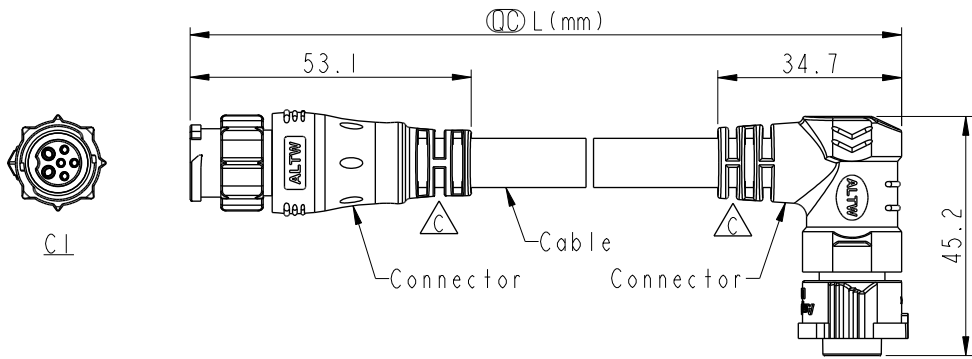

AB-BBD XX HL-BBDBR-QF XXX

△B  
XX: No. Of Pin

XXX: 0.5-99Meters  
A05: 0.5 Meter  
001: 01 Meter  
002: 02 Meters  
:  
099: 99 Meters

Note:

- \* RoHS Compliant
- \* Ⓞ Important dimension
- \* C1
- △D Waterproof rate: IP68, mated 1m/24h  
Housing: Thermoplastic, Black  
Pin: Copper alloy, Gold plated  
Outer Mold: Thermoplastic, Black
- \* C2
- △D Waterproof rate: IP68, mated 1m/24h  
Housing: Thermoplastic, Black  
Pin: Copper alloy, Gold plated  
O-Ring: Rubber, Dark gray  
Nut: Thermoplastic, Black  
Outer Mold: Thermoplastic, Black
- \* Cable: UL21996, 16#\*2C+AL/MY+(26#\*2P+AL/MY), PVC Jacket, Black, OD9.3mm
- \* Cable length tolerance: 0.5M < L ≤ 1M: +60/-0 mm  
1M < L ≤ 3M: +120/-0 mm  
3M < L ≤ 5M: +160/-0 mm  
5M < L ≤ 10M: ±100 mm  
10M < L ≤ 20M: ±200 mm  
20M < L ≤ 30M: ±300 mm  
30M < L ≤ 99M: ±500 mm

C2  
Pin Assignments  
Front View

C1  
Pin Assignments  
Front View

6	Blue (26AWG)	藍	Twist 對線
5	Red (26AWG)	紅	
4	Green (26AWG)	綠	Twist 對線
3	White (26AWG)	白	
2	Black (16AWG)	黑	
1	White (16AWG)	白	
C1 & C2	Wire Color		
Pin Out			

UNIT:mm		TITLE	ACC, XLOK, B-10A+5A, DB-ENDED MF	
TOLERANCE	±0.5mm	SCALE	1:2	SIZE A4
		REV.	D	WC-REV. A.5
			Ⓞ: Inspection item	

**Amphenol LTW**  
安費諾亮泰企業股份有限公司

ITEM NO	DRAWN BY	DATE
	Vicky	2020-01-20
DWG NO	CHECKED BY	DATE
AB-BBDXXHL-BBDBR-QFXXX	Rita	2020-01-20
CUSTOMER	APPROVED BY	DATE
ALTW	Max	2020-01-20