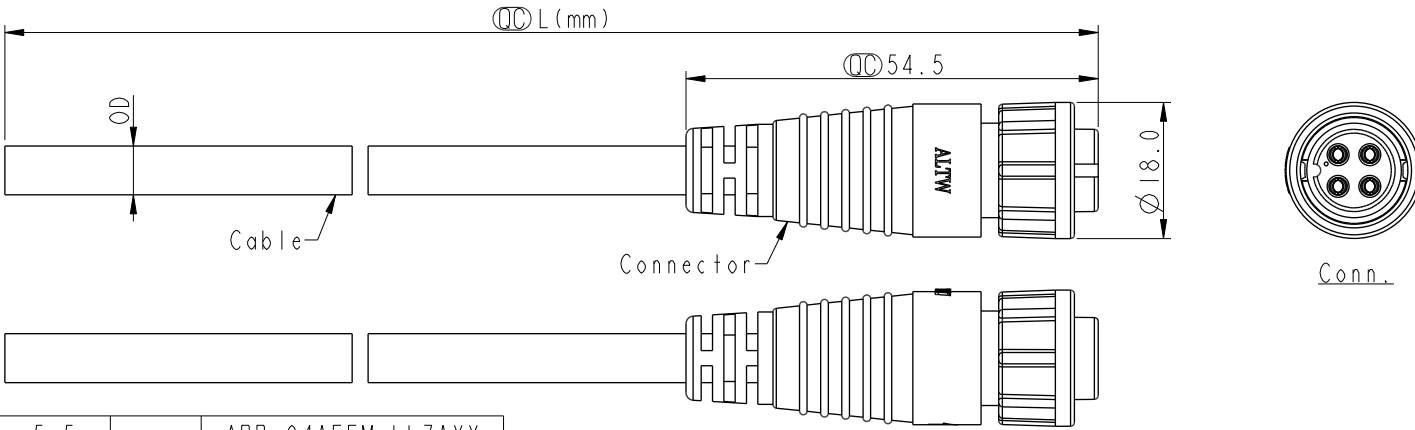

Contacts	Cable Jacket	Cable OD	AWG	Item No.
4P	PVC	5.5	20	ABB-04AFFM-LL7AXX
3P		5.0		ABB-03AFFM-LL7AXX
2P		5.8		ABB-02AFFM-LL7AXX

Pin # Wire	Pin # Wire	Pin # Wire
4 White 白	3 Yellow 黃	2 Red 紅
3 Black 黑	2 White 白	1 Green 綠
2 Blue 藍	1 Black 黑	
1 Brown 棕		

ABB-XXAFFM-LL7AXX
 XX: No. Of Pin XX : 01~99Meters
 01 : 01Meter
 02 : 02Meters
 :
 99 : 99Meters
 Cable Length(L): 01~99Meters

- $\triangle B$ Note:
- * CC Important dimension
 - * Waterproof Rate: IP67, mated
 - * Connector Housing: Thermoplastic, Black
 - * Pin: Copper Alloy, Gold Plated
 - * O-Ring: Rubber, Gray
 - * Nut: Thermoplastic, Black
 - * Outer mold: Thermoplastic, Black
 - * Cable: UL2464, 20AWG+D+AL/My, PVC Jacket, UV Resistant, Black
 - * Cable Length Tolerance: 01M:±40mm
 02M~05M:±60mm
 06M~10M:±100mm
 11M~30M:±200mm
 31M~99M:±500mm

UNIT:mm		TITLE N CERES, ST, B-10A, CABLE W/SR F, F, MOLDING, 2LOCK
TOLERANCE ±0.5mm	SCALE 1:2	SIZE A4
	REV. B	WC-REV. A.1
		CC : Inspection item

Amphenol LTW 安費諾亮泰企業股份有限公司	ITEM NO	DRAWN BY Vicky	DATE 2024-03-07
	DWG NO ABB-XXAFFM-LL7AXX	CHECKED BY Rita	DATE 2024-03-07
	CUSTOMER ALTW	APPROVED BY Fred	DATE 2024-03-07