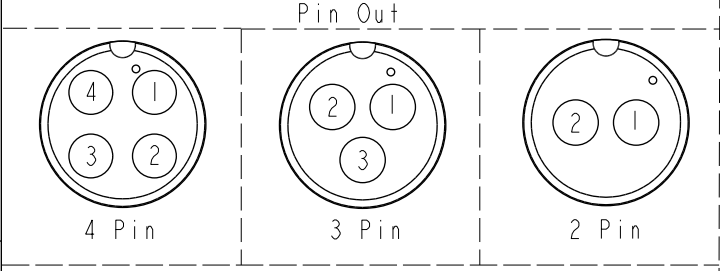

Contacts	Cable Jacket	Cable OD	AWG	Item No.
4P	PVC	5.5	20	ABB-04AFFM-LL7AXX
3P		5.0		ABB-03AFFM-LL7AXX
2P		5.8		ABB-02AFFM-LL7AXX

Pin # Wire	Pin # Wire	Pin # Wire
4 White 白	3 Yellow 黃	2 Red 紅
3 Black 黑	2 White 白	1 Green 綠
2 Blue 藍	1 Black 黑	
1 Brown 棕		

ABB-XXAFFM-LL7AXX
 XX: No. Of Pin XX : 01~99Meters
 01 : 01Meter
 02 : 02Meters
 :
 99 : 99Meters
 Cable Length(L): 01~99Meters

- $\triangle B$ Note:
- * CC Important dimension
 - * Waterproof Rate: IP67, mated
 - * Connector Housing: Thermoplastic, Black
 - * Pin: Copper Alloy, Gold Plated
 - * O-Ring: Rubber, Gray
 - * Nut: Thermoplastic, Black
 - * Outer mold: Thermoplastic, Black
 - * Cable: UL2464, 20AWG+D+AL/My, PVC Jacket, UV Resistant, Black
 - * Cable Length Tolerance: 01M:±40mm
 02M~05M:±60mm
 06M~10M:±100mm
 11M~30M:±200mm
 31M~99M:±500mm

UNIT:mm		TITLE N CERES, ST, B-10A, CABLE W/SR F, F, MOLDING, 2LOCK
TOLERANCE ±0.5mm	SCALE 1:2	SIZE A4
	REV. B	WC-REV. A.1
		CC : Inspection item

Amphenol LTW 安費諾亮泰企業股份有限公司	ITEM NO	DRAWN BY Vicky	DATE 2024-03-07
	DWG NO ABB-XXAFFM-LL7AXX	CHECKED BY Rita	DATE 2024-03-07
	CUSTOMER ALTW	APPROVED BY Fred	DATE 2024-03-07