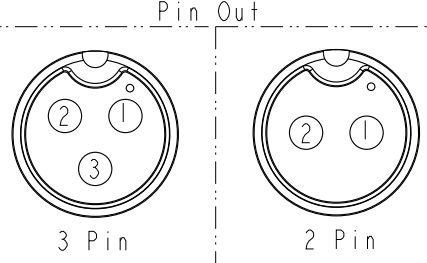

02: 2Pin
 ...
 03: 3Pin

XX : 01~99Meters
 01 : 01Meter
 02 : 02Meters
 ...
 99 : 99Meters

Cable Length(L): 01~99Meters

3 Yellow 黃	2 Red 紅
2 White 白	1 Green 綠
1 Black 黑	
Pin # Wire	Pin # Wire

3P	PVC	5.0	20	ABB-03AFMM-LL7AXX
2P		5.8		ABB-02AFMM-LL7AXX
Contacts	Cable Jacket	Cable OD	AWG	Item No.

Note:

- * \varnothing Important Dimension To Check.
- * Waterproof Rate: IP67
- * Housing: Nylon+GF, Black.
- * Male Pin: Copper Alloy, Gold Plated.
- * Cable: UL2464 20AWG+D+AL/My PVC Jacket UV Resistant, Black.
- * Cable Length Tolerance:
 - 01M~40M: ±60mm
 - 06M~10M: ±100mm
 - 11M~30M: ±200mm
 - 31M~99M: ±500mm

UNIT: mm

TOLERANCE ±0.5

TITLE STANDARD CABLE LOCK F CONN M PIN			
SCALE 1:2	SIZE A4	SHEET 1 OF 1	
REV. A	WC-REV. A.1	\varnothing : Inspection item	

Amphenol LTW
 安費諾亮泰企業股份有限公司

ITEM NO.	DRAWN BY Mafei	DATE 2017-06-24
DWG NO. ABB-XXAFMM-LL7AXX	CHECKED BY Jerry	DATE 2017-06-24
CUSTOMER ALTW	APPROVED BY Max	DATE 2017-06-24