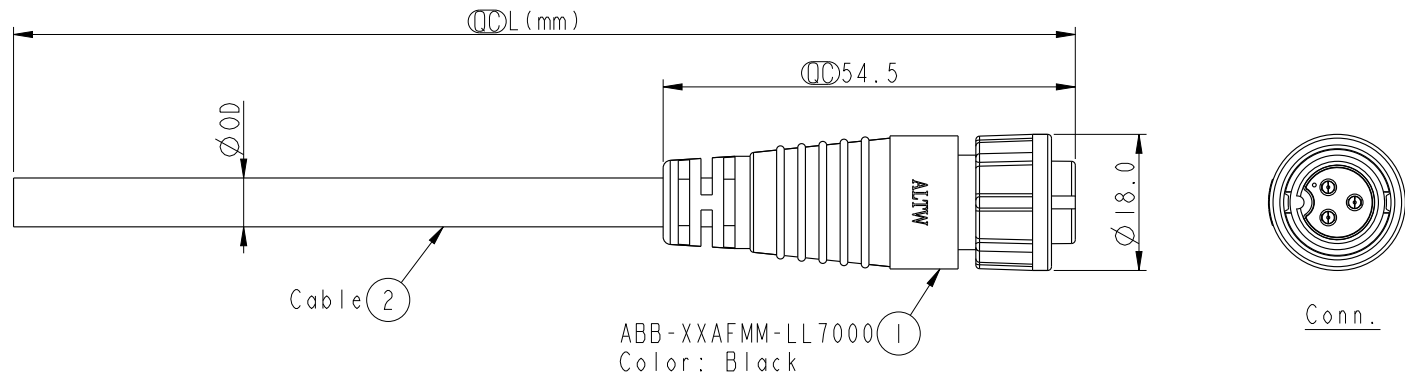

THIS DOCUMENT IS SUBJECT TO CHANGE WITHOUT NOTICE. IT IS CONFIDENTIAL AND A PROPERTY OF Amphenol LTW. DISCLOSURE TO THIRD PARTY HAS TO BE AUTHORIZED BY Amphenol LTW.

REV.	ECN NO.	DATE	SIGN	DESCRIPTION