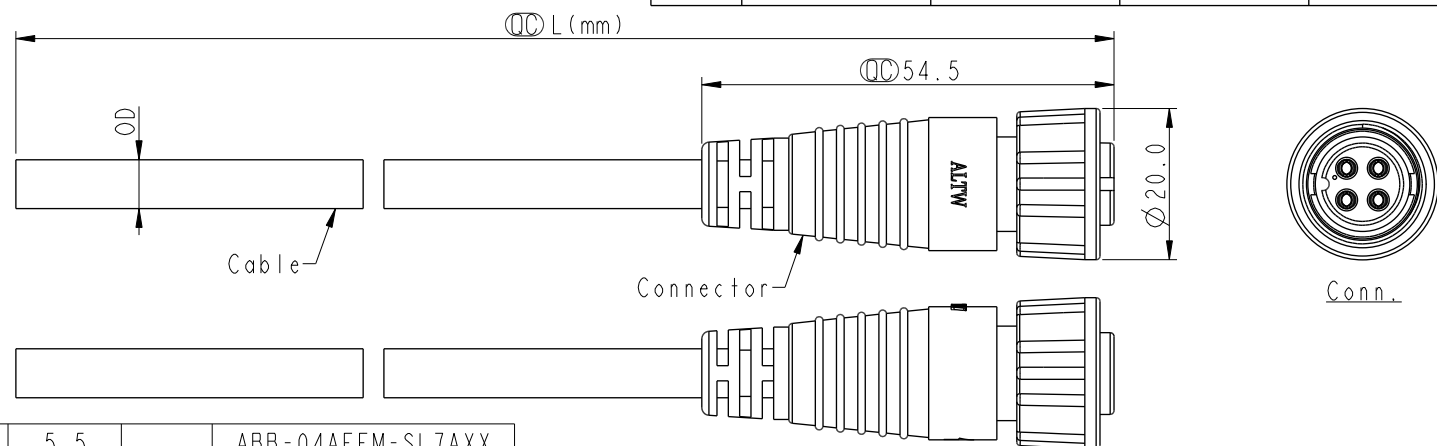

Contacts	Cable Jacket	Cable OD	AWG	Item No.
4P	PVC	5.5	20	ABB-04AFFM-SL7AXX
3P		5.0		ABB-03AFFM-SL7AXX
2P		5.8		ABB-02AFFM-SL7AXX

Pin # Wire	Pin # Wire	Pin # Wire
4 White 白	3 Yellow 黃	2 Red 紅
3 Black 黑	2 White 白	1 Green 綠
2 Blue 藍	1 Black 黑	
1 Brown 棕		

ABB-XXAFFM-SL7AXX  
 XX: No. Of Pin    XX : 01~99Meters  
                           01 : 01Meter  
                           02 : 02Meters  
                               :  
                           99 : 99Meters  
 Cable Length(L): 01~99Meters

- $\triangle B$  Note:
- \*  $\text{\textcircled{C}}$  Important dimension
  - \* Waterproof Rate: IP67, mated
  - \* Connector
    - Housing: Thermoplastic, Black
    - Pin: Copper Alloy, Gold Plated
    - O-Ring: Rubber, Gray
    - Nut: Thermoplastic, Black
    - Outer mold: Thermoplastic, Black
  - \* Cable: UL2464, 20AWG+D+AL/MY, PVC Jacket, UV Resistant, Black
  - \* Cable Length Tolerance:
    - 01M: ±40mm
    - 02M~05M: ±60mm
    - 06M~10M: ±100mm
    - 11M~30M: ±200mm
    - 31M~99M: ±500mm

UNIT:mm		TITLE N CERES, ST, B-10A, CABLE W/SR F, F, MOLDING, SCREW
TOLERANCE ±0.5mm	SCALE 1:2	SIZE A4
	REV. B	SHEET 1 OF 1
	WC-REV. A.1	$\text{\textcircled{C}}$ : Inspection item

**Amphenol LTW**  
 安費諾亮泰企業股份有限公司