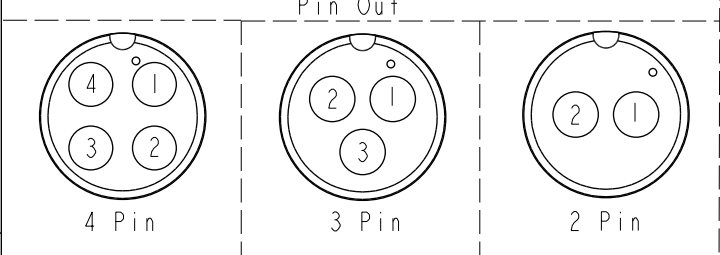

Contacts	Cable Jacket	Cable OD	AWG	Item No.
4P	PVC	5.5	20	ABB-04AFFM-SL7AXX
3P		5.0		ABB-03AFFM-SL7AXX
2P		5.8		ABB-02AFFM-SL7AXX

Pin # Wire	Pin # Wire	Pin # Wire
4 White 白	3 Yellow 黃	2 Red 紅
3 Black 黑	2 White 白	1 Green 綠
2 Blue 藍	1 Black 黑	
1 Brown 棕		

ABB-XXAFFM-SL7AXX  
 XX: No. Of Pin    XX : 01~99Meters  
                           01 : 01Meter  
                           02 : 02Meters  
                               :  
                           99 : 99Meters  
 Cable Length(L): 01~99Meters

- $\triangle B$  Note:
- \*  $\text{\textcircled{C}}$  Important dimension
  - \* Waterproof Rate: IP67, mated
  - \* Connector
    - Housing: Thermoplastic, Black
    - Pin: Copper Alloy, Gold Plated
    - O-Ring: Rubber, Gray
    - Nut: Thermoplastic, Black
    - Outer mold: Thermoplastic, Black
  - \* Cable: UL2464, 20AWG+D+AL/MY, PVC Jacket, UV Resistant, Black
  - \* Cable Length Tolerance:
    - 01M: ±40mm
    - 02M~05M: ±60mm
    - 06M~10M: ±100mm
    - 11M~30M: ±200mm
    - 31M~99M: ±500mm

UNIT:mm		TITLE N CERES, ST, B-10A, CABLE W/SR F, F, MOLDING, SCREW
TOLERANCE ±0.5mm	SCALE 1:2	SIZE A4
	REV. B	SHEET 1 OF 1
	WC-REV. A.1	$\text{\textcircled{C}}$ : Inspection item

**Amphenol LTW**  
 安費諾亮泰企業股份有限公司