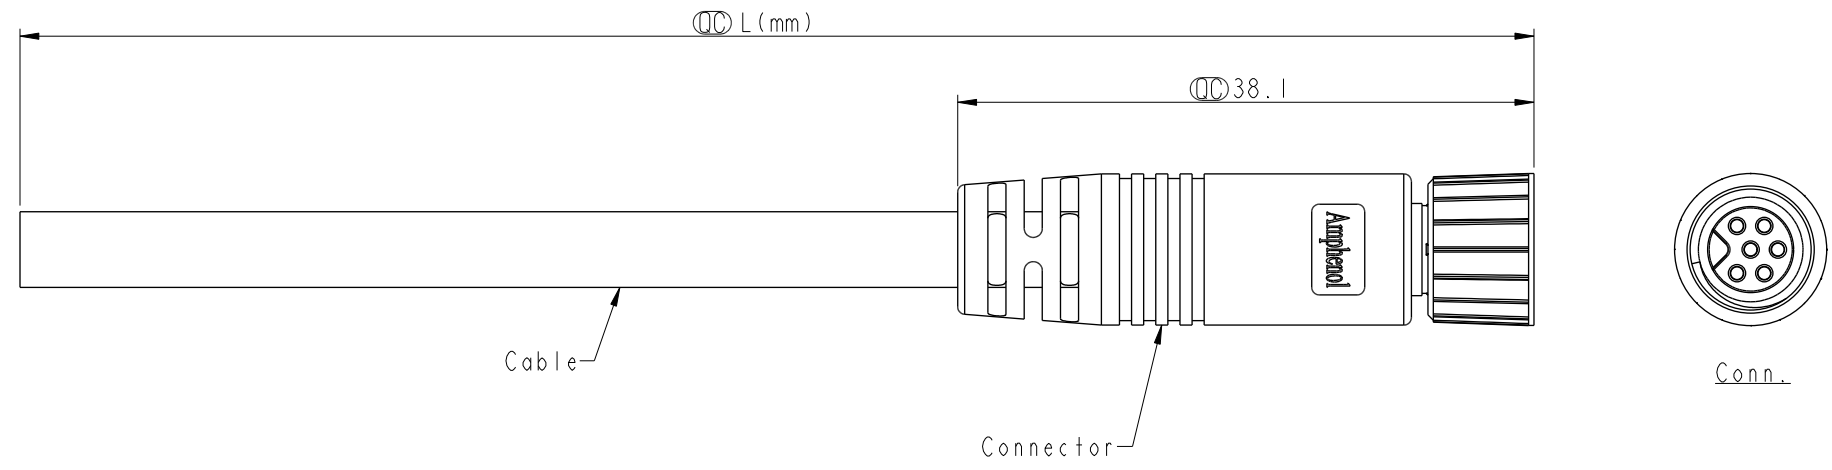

- $\triangle C$  Note:
- \* RoHS Compliant
  - \*  $\text{Ⓢ}$  Important dimension
  - $\triangle D$  \* Waterproof rate: IP67, mated
  - \* Connector
  - Housing: Thermoplastic, Black
  - Pin: Copper alloy, Gold plated
  - O-Ring: Rubber, Green
  - $\triangle B$  Nut: Metal
  - Outer mold: Thermoplastic, Black
  - \* Cable: UL2464, PVC Jacket, Black
  - \* Cable length tolerance: 1M: +50/-0 mm
  - 1M < L ≤ 3M: +100/-0 mm
  - 3M < L ≤ 5M: +150/-0 mm
  - 5M < L ≤ 10M: ±100 mm
  - 10M < L ≤ 20M: ±200 mm
  - 20M < L ≤ 30M: ±300 mm
  - 30M < L ≤ 99M: ±500 mm