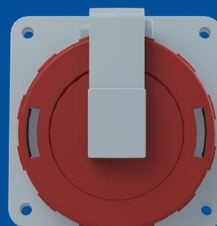

## Panel mounted socket

2CMA167030R1000

Socket-outlet, panel mounting, earthing sleeve position 6h, rated current 16A, IP67 watertight, unified flange, angled, 3-poles+neutral+earth, frequency 50-60 Hz, color code Red

## GENERAL

<b>Product Name</b>	Panel mounted socket
<b>Product ID</b>	2CMA167030R1000
<b>Function</b>	Socket outlet, panel mounting, unified flange, angled
<b>EAN</b>	739269662
<b>Catalog Description</b>	Socket-outlet, panel mounting, 6h, 16A, IP67, unified flange, angled, 3P+N+E
<b>Country of Origin</b>	Czech Republic (CZ)
<b>E-Number Finland</b>	2421268
<b>E-Number Norway</b>	1561923
<b>E-Number Sweden</b>	E2416712
<b>Standards</b>	IEC 60309-1, -2
<b>RoHS Status</b>	Following EU Directive 2011/65/EU