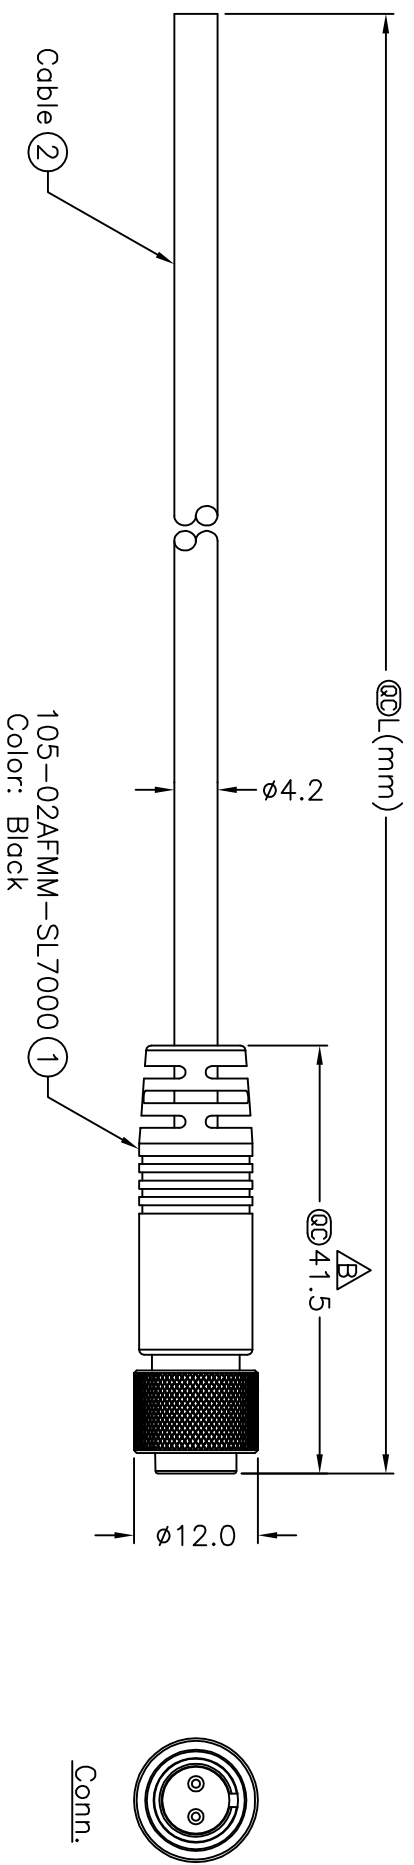

REV. B	EQN. NO. EN-910056~59	DATE 2009/01/08	SIGN Vicky	DESCRIPTION Update the drawing.
--------	-----------------------	-----------------	------------	---------------------------------

105-02AFMM-SL7AXX  
 ↓  
 XX:01~99Meters  
 01:01Meter  
 02:02Meters  
 :  
 :  
 99:99Meters  
 Cable Length(L):01~99Meters

Notes:  
 \* @C Important Dimension.  
 \* Waterproof Rate:IP67.  
 \* Connector:Black,Nylon+GF.  
 \* Male Pin:Copper Alloy,Gold Plated.  
 \* Cable:UL2464 24AWG\*2C+Talc,Black, PVC Jacket,UV Resistant,OD=4.2mm.  
 \* Cable Length Tolerance: 01M:±40mm  
 02M~05M:±60mm  
 06M~10M:±100mm  
 11M~30M:±200mm  
 31M~99M:±500mm

2	Black	黑
1	Red	紅
Conn.	Wire Color	

Pin Out

UNIT:mm		TITLE	M10.5 Conn	ITEM NO		DRAWN BY	Vicky	DATE	2009/01/08
TOLERANCE	±0.5 mm	SCALE	Cable Screw 2P F Conn M Pin	DWG NO	105-02AFMM-SL7AXX	CHECKED BY	lvqn	DATE	2009/01/08
REV.	B	SIZE	A4	CUSTOMER	ALTW	APPROVED BY	Luke	DATE	2009/01/08
			@C :inspection item						