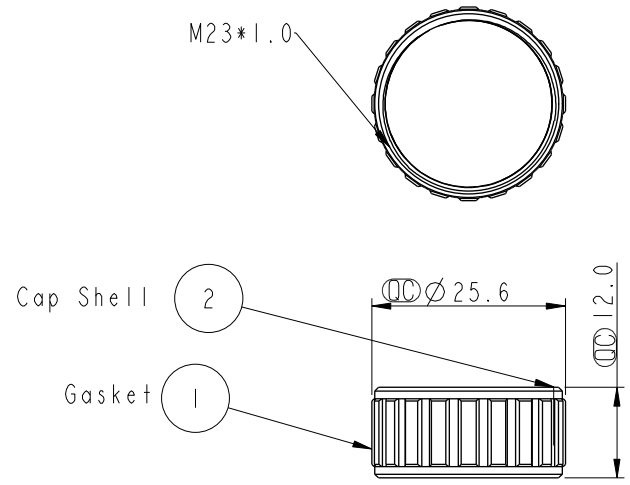

ALTW
 DCC. DEPT.
 CONFIDENTIAL
 2010-12-01
 ISSUED

ALTW
 CONFIDENTIAL
 2010-11-19
 R&D DEPT.

Note:
 * (QC)important Dimension To Check.
 * Waterproof Rate : IP67
 * Cap Shield: Copper Alloy, Nickel Plated.
 * Gasket: Silicone, UL 94V-0, Gray.

UNIT:mm

TOLEARANCE
 .X ±0.25
 .XX ±0.1
 .XXX ±0.05
 ANGLES ±1°

TITLE M23 CAP		
SCALE 1:1	SIZE A4	SHEET 1 OF 1
REV. A	WC-REV. A.6	QC: Inspection item

Amphenol LTW
 安費諾亮泰企業股份有限公司

ITEM NO CAP-WBHMMSA1	DRAWN BY Doreen	DATE 2010-11-26
DWG NO CAP-WBHMMSA1	CHECKED BY Winnie	DATE 2010-11-24
CUSTOMER ALTW	APPROVED BY Kevin	DATE 2010-11-24