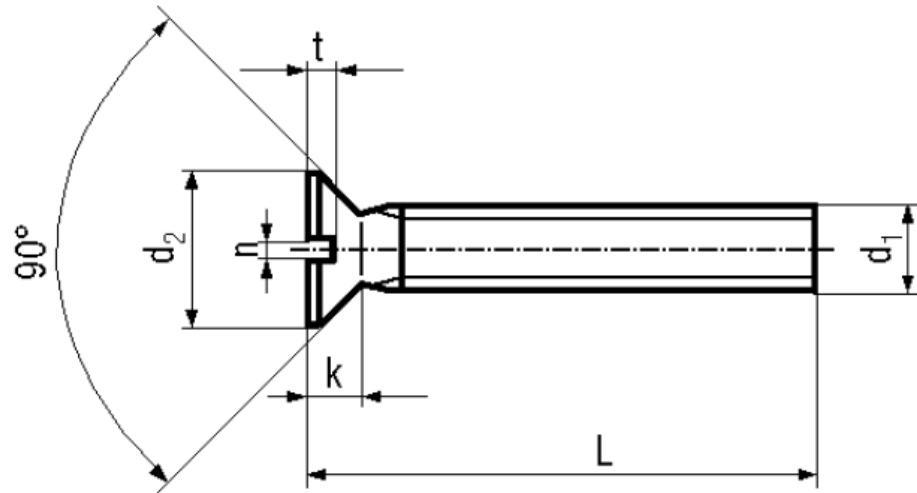

## BN 1066

Slotted flat countersunk head screws

-DIN 963 A  
-ISO 2009  
-UNI 6109

Material	Polyamide 6.6	Quality	PA 6.6
Color	white		

### Article No. - 1403214

d <sub>1</sub>	M5
L	10
d <sub>2</sub>	9,2
k	2,5
n	1,2
t	1

DIN 963: Standard withdrawn