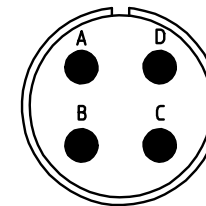

NO.	MASSE / DIMENSION
A	25,8
B	3/4-20UNEF-2A
C	10,3
D	41

NO.	BESCHREIBUNG / DESCRIPTION
2	ISOLIERKÖRPER BUCHSE / INSULATOR SOCKET
3	DICHTKÖRPER / GROMMET
4	ENDRING / ENDRING
6	KONTAKTBUCHSE / CONTACT SOCKET
7	ZYLINDERGHÄUSE / BARREL
9	ÜBERWURFMUTTER / COUPLING NUT
10	DICHTRING FRONT / FRONT SEALING RING
20	KURZES ENDGEHÄUSE / SHORT ENDBELL

Note: Due to an automatic nomenclature system, numbers generated may not be sequential.
 Specification and Dimensions subject to change
 Drawings illustrate normal insulator positioning

Material Specification:	
Shell Material:	Aluminium alloy
Shell Plating:	Olive drab chromate coating over cadmium plating
Insulator Material:	Neoprene
Contact Material:	Copper alloy
Contact Plating:	Hard silver

all dimensions are in mm
 Dimensions without tolerance indications are general tolerances in acc. with DIN7168m
 drawing for CUSTOMER

description CA3106R12SA10S
 Plug, straight
 Shortened light-weight endbell without cable clamp
 Solder Cup / Socket / Layout: 12SA10