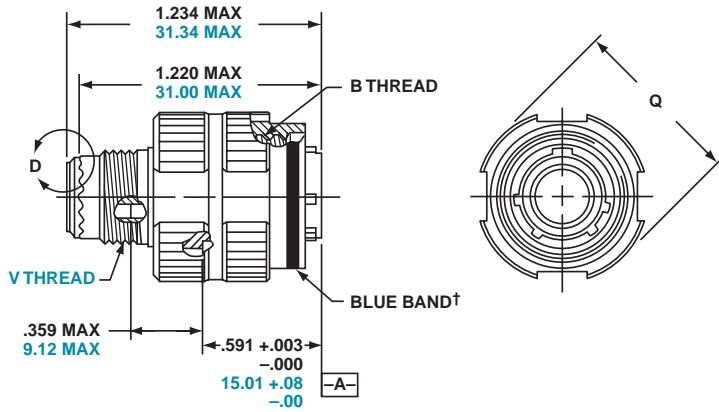

TV06R (D38999/26) – crimp, metal CTV06R (D38999/26) – crimp, composite straight plug

Part number reference.
See how to order, pages 43-46
to complete.
TV06RW-XX-XXX
TVS06RK-XX-XXX
TVS06RF-XX-XXX
TVS06RS-XX-XXX
CTV06RW-XX-XXX
CTVS06RF-XX-XXX
D38999/26

METAL

VIEW D
FOR SIZE 8 COAXIAL ONLY,
RELATIVE TO \square -A-

VIEW D
FOR SIZE 8 TWINAX ONLY,
RELATIVE TO \square -A-

COMPOSITE

† Blue band indicates rear release contact retention system

Inches

Shell Size	MS Shell Size Code	B Thread 0.1P-0.3L-TS-2B (Plated)	Q Dia. Max.
9	A	.6250	.858
11	B	.7500	.984
13	C	.8750	1.157
15	D	1.0000	1.280
17	E	1.1875	1.406
19	F	1.2500	1.516
21	G	1.3750	1.642
23	H	1.5000	1.768
25	J	1.6250	1.890

Millimeters

Shell Size	MS Shell Size Code	Q Max.	V Thread Metric
9	A	21.8	M12X1-6g
11	B	25.0	M15X1-6g
13	C	29.4	M18X1-6g
15	D	32.5	M22X1-6g
17	E	35.7	M25X1-6g
19	F	38.5	M28X1-6g
21	G	41.7	M31X1-6g
23	H	44.9	M34X1-6g
25	J	48.0	M37X1-6g