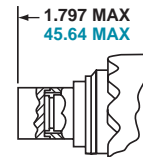

TV06R (D38999/26) – crimp, metal CTV06R (D38999/26) – crimp, composite straight plug

Part number reference.
See how to order, pages 43-46
to complete.
TV06RW-XX-XXX
TVS06RK-XX-XXX
TVS06RF-XX-XXX
TVS06RS-XX-XXX
CTV06RW-XX-XXX
CTVS06RF-XX-XXX
D38999/26

METAL

VIEW D
FOR SIZE 8 COAXIAL ONLY,
RELATIVE TO \square -A-

VIEW D
FOR SIZE 8 TWINAX ONLY,
RELATIVE TO \square -A-

COMPOSITE

† Blue band indicates rear release contact retention system

Inches

Shell Size	MS Shell Size Code	B Thread 0.1P-0.3L-TS-2B (Plated)	Q Dia. Max.
9	A	.6250	.858
11	B	.7500	.984
13	C	.8750	1.157
15	D	1.0000	1.280
17	E	1.1875	1.406
19	F	1.2500	1.516
21	G	1.3750	1.642
23	H	1.5000	1.768
25	J	1.6250	1.890

Millimeters

Shell Size	MS Shell Size Code	Q Max.	V Thread Metric
9	A	21.8	M12X1-6g
11	B	25.0	M15X1-6g
13	C	29.4	M18X1-6g
15	D	32.5	M22X1-6g
17	E	35.7	M25X1-6g
19	F	38.5	M28X1-6g
21	G	41.7	M31X1-6g
23	H	44.9	M34X1-6g
25	J	48.0	M37X1-6g