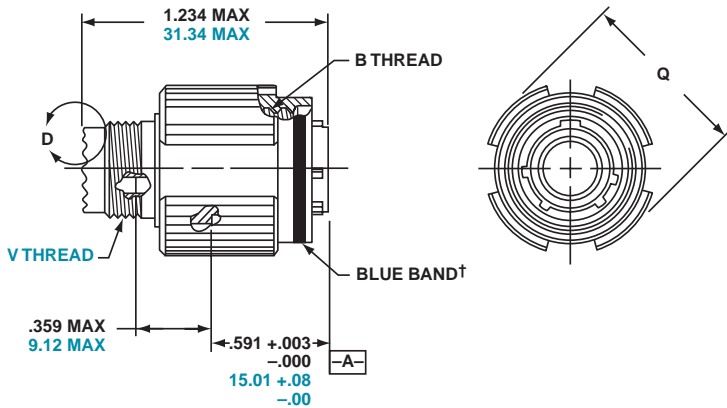

TV06R (D38999/26) – crimp, metal CTV06R (D38999/26) – crimp, composite straight plug

Part number reference.
See how to order, pages 43-46
to complete.
TV06RW-XX-XXX
TVS06RK-XX-XXX
TVS06RF-XX-XXX
TVS06RS-XX-XXX
CTV06RW-XX-XXX
CTVS06RF-XX-XXX
D38999/26

METAL

VIEW D
FOR SIZE 8 COAXIAL ONLY,
RELATIVE TO \square -A-

VIEW D
FOR SIZE 8 TWINAX ONLY,
RELATIVE TO \square -A-

COMPOSITE

† Blue band indicates rear release contact retention system

Inches

Shell Size	MS Shell Size Code	B Thread 0.1P-0.3L-TS-2B (Plated)	Q Dia. Max.
9	A	.6250	.858
11	B	.7500	.984
13	C	.8750	1.157
15	D	1.0000	1.280
17	E	1.1875	1.406
19	F	1.2500	1.516
21	G	1.3750	1.642
23	H	1.5000	1.768
25	J	1.6250	1.890

Millimeters

Shell Size	MS Shell Size Code	Q Max.	V Thread Metric
9	A	21.8	M12X1-6g
11	B	25.0	M15X1-6g
13	C	29.4	M18X1-6g
15	D	32.5	M22X1-6g
17	E	35.7	M25X1-6g
19	F	38.5	M28X1-6g
21	G	41.7	M31X1-6g
23	H	44.9	M34X1-6g
25	J	48.0	M37X1-6g