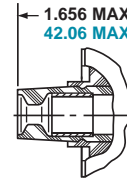

TV06R (D38999/26) – crimp, metal CTV06R (D38999/26) – crimp, composite straight plug

Part number reference.
See how to order, pages 43-46
to complete.
TV06RW-XX-XXX
TVS06RK-XX-XXX
TVS06RF-XX-XXX
TVS06RS-XX-XXX
CTV06RW-XX-XXX
CTVS06RF-XX-XXX
D38999/26

METAL

VIEW D
FOR SIZE 8 COAXIAL ONLY,
RELATIVE TO \square -A-

VIEW D
FOR SIZE 8 TWINAX ONLY,
RELATIVE TO \square -A-

COMPOSITE

† Blue band indicates rear release contact retention system

Inches

Shell Size	MS Shell Size Code	B Thread 0.1P-0.3L-TS-2B (Plated)	Q Dia. Max.
9	A	.6250	.858
11	B	.7500	.984
13	C	.8750	1.157
15	D	1.0000	1.280
17	E	1.1875	1.406
19	F	1.2500	1.516
21	G	1.3750	1.642
23	H	1.5000	1.768
25	J	1.6250	1.890

Millimeters

Shell Size	MS Shell Size Code	Q Max.	V Thread Metric
9	A	21.8	M12X1-6g
11	B	25.0	M15X1-6g
13	C	29.4	M18X1-6g
15	D	32.5	M22X1-6g
17	E	35.7	M25X1-6g
19	F	38.5	M28X1-6g
21	G	41.7	M31X1-6g
23	H	44.9	M34X1-6g
25	J	48.0	M37X1-6g