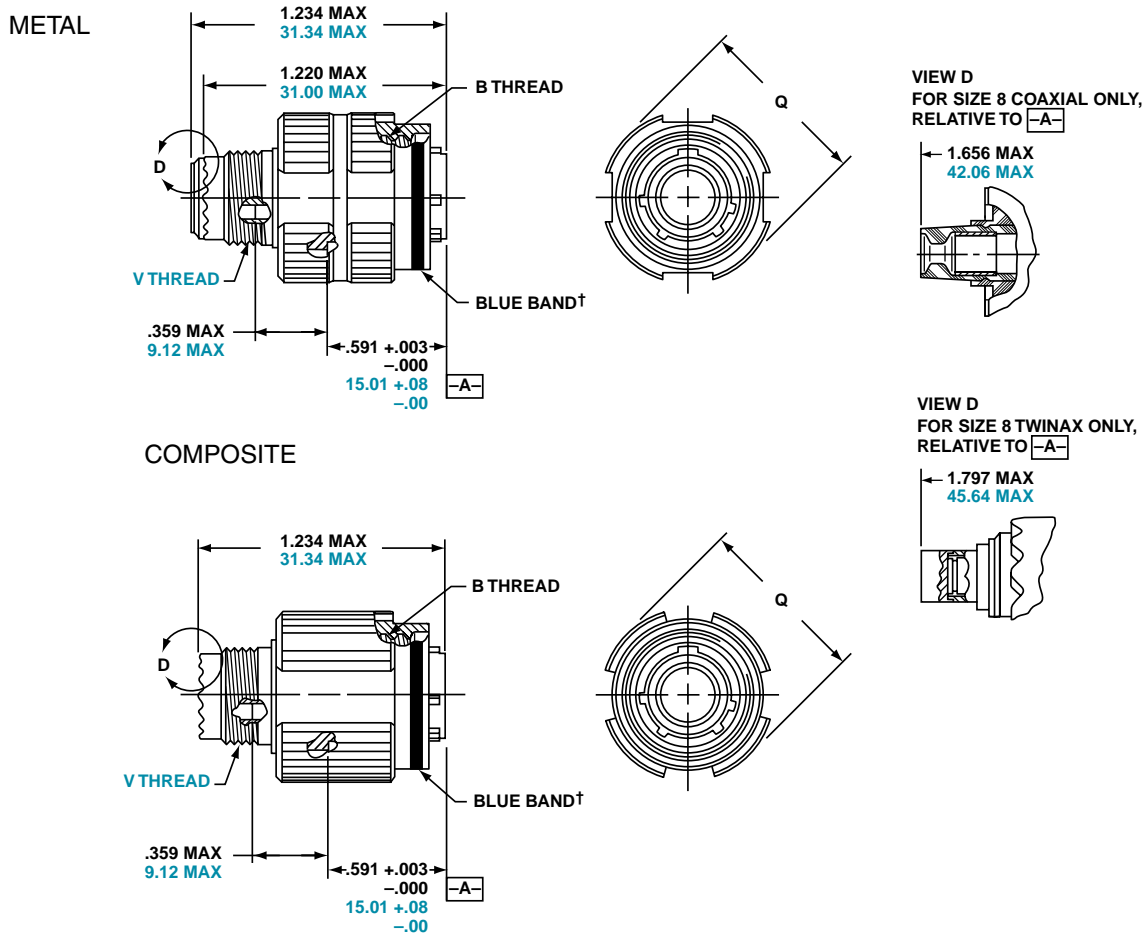

Straight Plug

PART

To complete, see how to order pages 25-27.

Connector Type	Shell Style	Service Class	Shell Size & Insert Arrg	Contact Type	Alternate Position	Special Variations
TV	06	RW	9-35	P	B	(453)
TVS	06	RK	X-X	X	X	(XXX)
TVS	06	RF	X-X	X	X	(XXX)
TVS	06	RS	X-X	X	X	(XXX)
CTV	06	RW	X-X	X	X	(XXX)
CTVS	06	RF	X-X	X	X	(XXX)
D38999/	26	X	X-X	X	X	NA

† Blue band indicates rear release contact retention system

Shell Size	MS Shell Size Code	B Thread 0.1P-0.3L-TS-2B (Plated)	Q Dia. Max.
9	A	.6250	.858
11	B	.7500	.984
13	C	.8750	1.157
15	D	1.0000	1.280
17	E	1.1875	1.406
19	F	1.2500	1.516
21	G	1.3750	1.642
23	H	1.5000	1.768
25	J	1.6250	1.890

All dimensions for reference only.

Shell Size	MS Shell Size Code	Q Max.	V Thread Metric
9	A	21.8	M12X1-6g
11	B	25.0	M15X1-6g
13	C	29.4	M18X1-6g
15	D	32.5	M22X1-6g
17	E	35.7	M25X1-6g
19	F	38.5	M28X1-6g
21	G	41.7	M31X1-6g
23	H	44.9	M34X1-6g
25	J	48.0	M37X1-6g