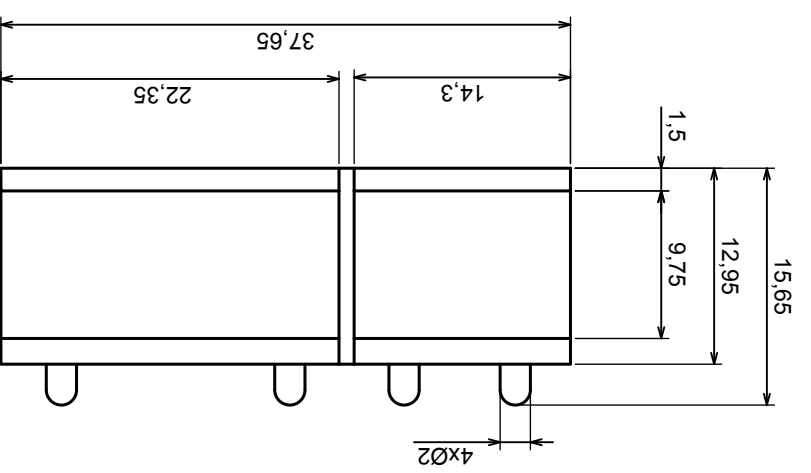

A-A

B-B

Product model	Enclosure Z101 - base
	Format: A3
Material: PS, ABS	Tolerance: +/- 0.8
Scale 1:1	

All rights reserved, Copyright Kradex 2016

A-A

B

B-B

All rights reserved, Copyright Kradex 2016

Product model Enclosure Z101 - cover

Format: A3

Material: PS, ABS

Tolerance: +/- 0,8

All rights reserved, Copyright Kradex 2016

Product model Enclosure Z101 - plug

Format: A3

Material: PS, ABS