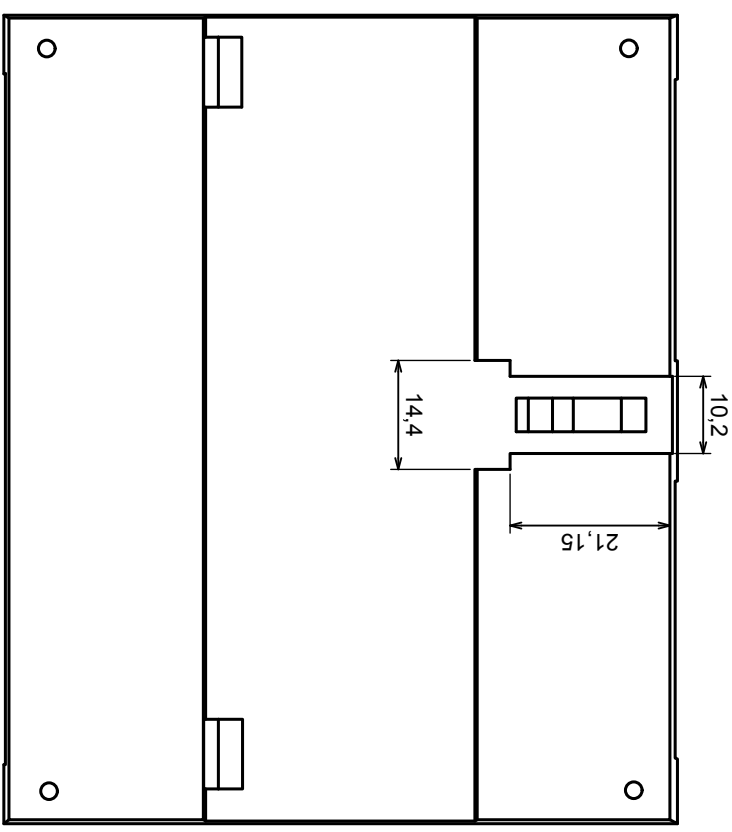

Tolerance: +/- 0.8

Material: PS, ABS

Scale 1:1

Format: A3

Product model
Enclosure Z101 - assembly

All rights reserved, Copyright Kradex 2016

A-A

A

A-A

B-B

Product model	Enclosure Z101 - base
	Format: A3
Material: PS, ABS	Tolerance: +/- 0.8
Scale 1:1	

All rights reserved, Copyright Kradex 2016

A-A

B

B-B

All rights reserved, Copyright Kradex 2016

Product model Enclosure Z101 - cover

Format: A3

Material: PS, ABS

Tolerance: +/- 0,8

All rights reserved, Copyright Kradex 2016

Product model Enclosure Z101 - plug

Format: A3

Material: PS, ABS

Tolerance: +/- 0,8

All rights reserved, Copyright Kradex 2016

Product model Enclosure Z101 - hook

Format: A3

Material: PS, ABS

Scale 2:1

Tolerance: +/- 0,5

X-ON Electronics