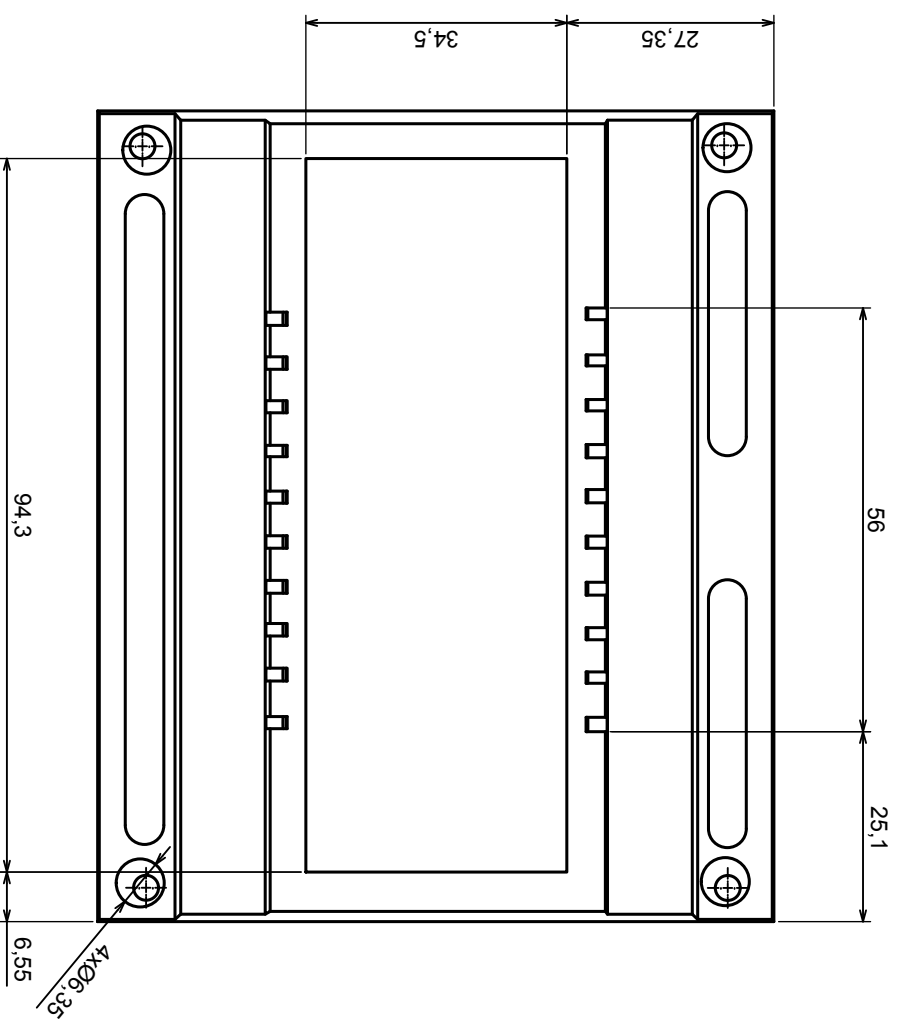

Tolerance: +/- 0.8

Material: PS, ABS

Scale 1:1

Format: A3

Product model
Enclosure Z101 - assembly

All rights reserved, Copyright Kradex 2016

A-A

A

A-A

B-B

Product model	Enclosure Z101 - base
	Format: A3
Material: PS, ABS	Tolerance: +/- 0.8
Scale 1:1	

All rights reserved, Copyright Kradex 2016

A-A

B

B-B

All rights reserved, Copyright Kradex 2016

Product model Enclosure Z101 - cover

Format: A3

Material: PS, ABS

Tolerance: +/- 0,8

All rights reserved, Copyright Kradex 2016

Product model Enclosure Z101 - plug

Format: A3

Material: PS, ABS

Tolerance: +/- 0,8

All rights reserved, Copyright Kradex 2016

Product model Enclosure Z101 - hook

Format: A3

Material: PS, ABS

Scale 2:1

Tolerance: +/- 0,5

X-ON Electronics