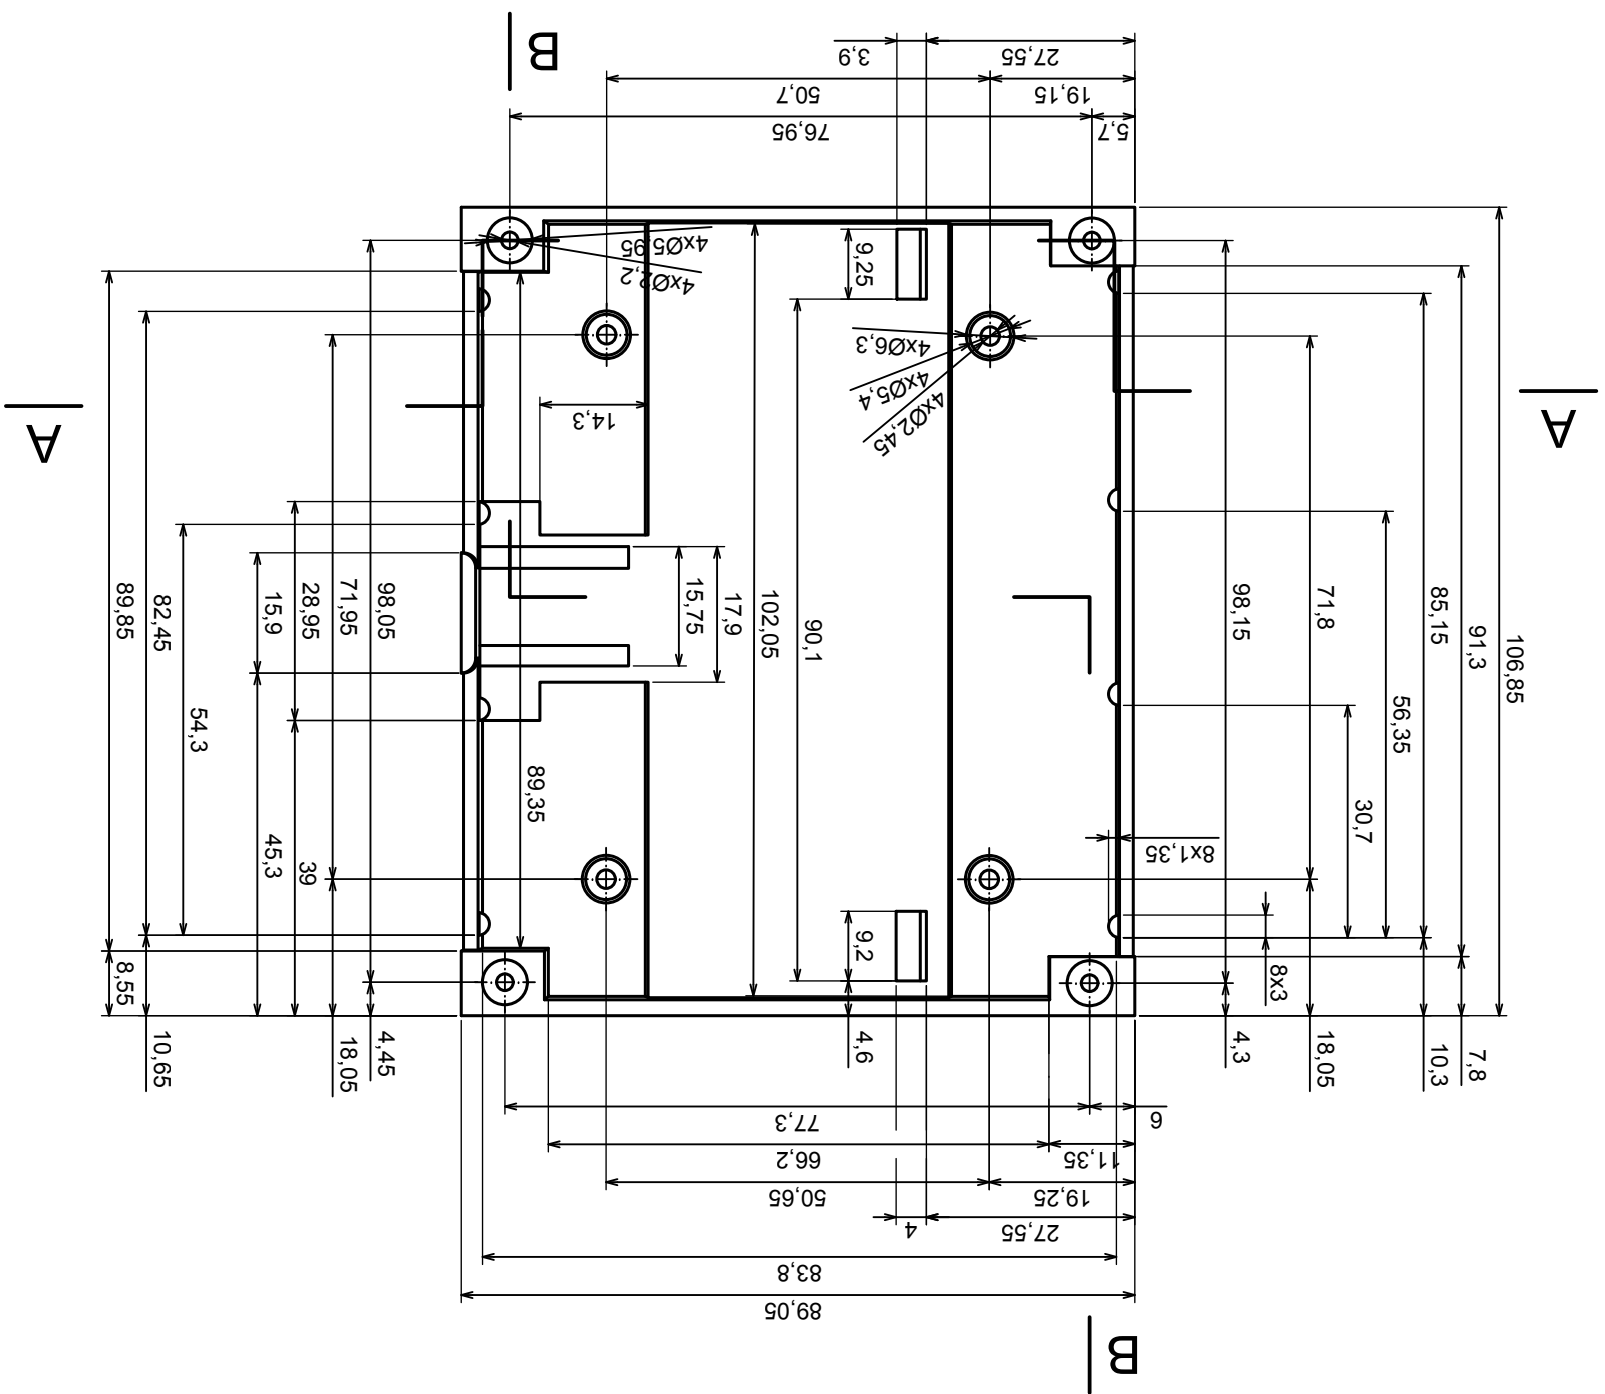

Tolerance: +/- 0.8

Material: PS, ABS

Scale 1:1

Format: A3

Product model
Enclosure Z101 - assembly

All rights reserved, Copyright Kradex 2016

A-A

A

A-A

B-B

Product model	Enclosure Z101 - base
	Format: A3
Material: PS, ABS	Tolerance: +/- 0.8
Scale 1:1	

All rights reserved, Copyright Kradex 2016

A-A

B

B-B

All rights reserved, Copyright Kradex 2016

Product model Enclosure Z101 - cover

Format: A3

Material: PS, ABS

Tolerance: +/- 0,8

All rights reserved, Copyright Kradex 2016

Product model Enclosure Z101 - plug

Format: A3

Material: PS, ABS

Tolerance: +/- 0,8

All rights reserved, Copyright Kradex 2016

Product model Enclosure Z101 - hook

Format: A3

Material: PS, ABS

Scale 2:1

Tolerance: +/- 0,5

X-ON Electronics