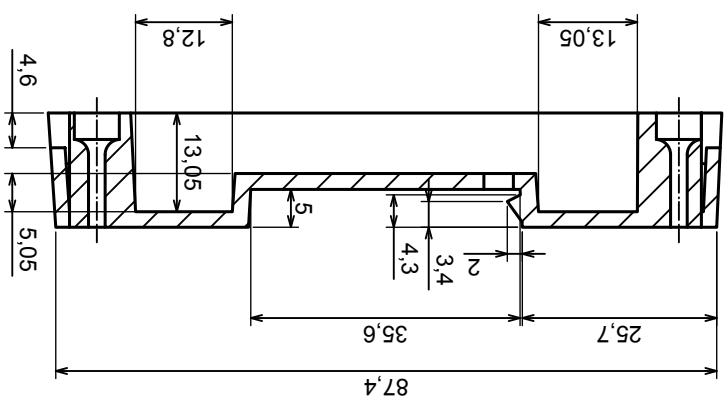

Tolerance: +/- 0.8

Material: PS, ABS

Scale 1:1

Format: A3

Product model
Enclosure Z101 - assembly

All rights reserved, Copyright Kradex 2016

A-A

A

A-A

B-B

Product model	Enclosure Z101 - base
	Format: A3
Material: PS, ABS	Tolerance: +/- 0.8
Scale 1:1	

All rights reserved, Copyright Kradex 2016

A-A

B

B-B

All rights reserved, Copyright Kradex 2016

Product model Enclosure Z101 - cover

Format: A3

Material: PS, ABS

Tolerance: +/- 0,8

All rights reserved, Copyright Kradex 2016

Product model Enclosure Z101 - plug

Format: A3

Material: PS, ABS

Tolerance: +/- 0,8

All rights reserved, Copyright Kradex 2016

Product model Enclosure Z101 - hook

Format: A3

Material: PS, ABS

Scale 2:1

Tolerance: +/- 0,5

X-ON Electronics