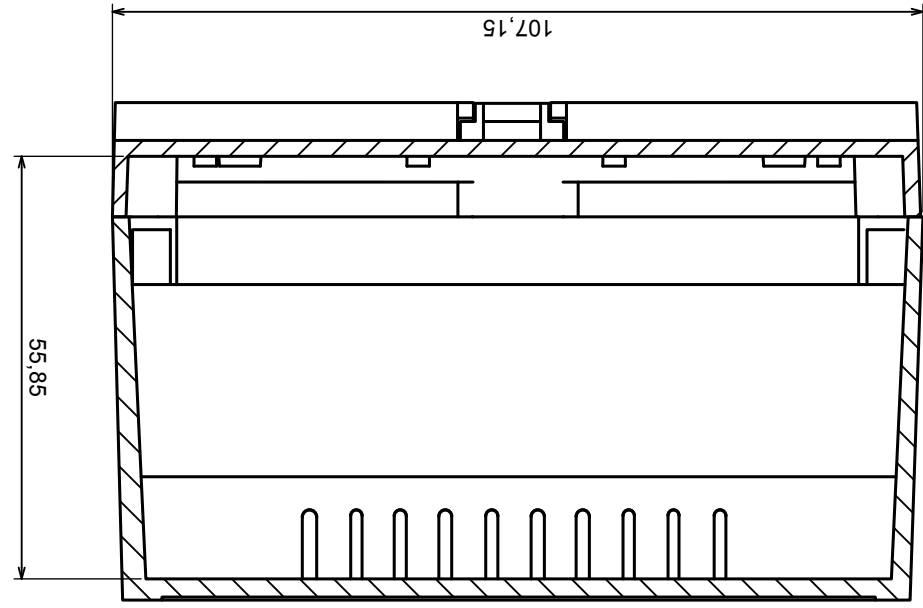

Tolerance: +/- 0.8

Material: PS, ABS

Scale 1:1

Format: A3

Product model
Enclosure Z101 - assembly

All rights reserved, Copyright Kradex 2016

A-A

A

A-A

B-B

Product model	Enclosure Z101 - base
	Format: A3
Material: PS, ABS	Tolerance: +/- 0.8
Scale 1:1	

All rights reserved, Copyright Kradex 2016

A-A

B

B-B

All rights reserved, Copyright Kradex 2016

Product model Enclosure Z101 - cover

Format: A3

Material: PS, ABS

Tolerance: +/- 0,8

All rights reserved, Copyright Kradex 2016

Product model Enclosure Z101 - plug

Format: A3

Material: PS, ABS

Tolerance: +/- 0,8

All rights reserved, Copyright Kradex 2016

Product model Enclosure Z101 - hook

Format: A3

Material: PS, ABS

Scale 2:1

Tolerance: +/- 0,5

X-ON Electronics