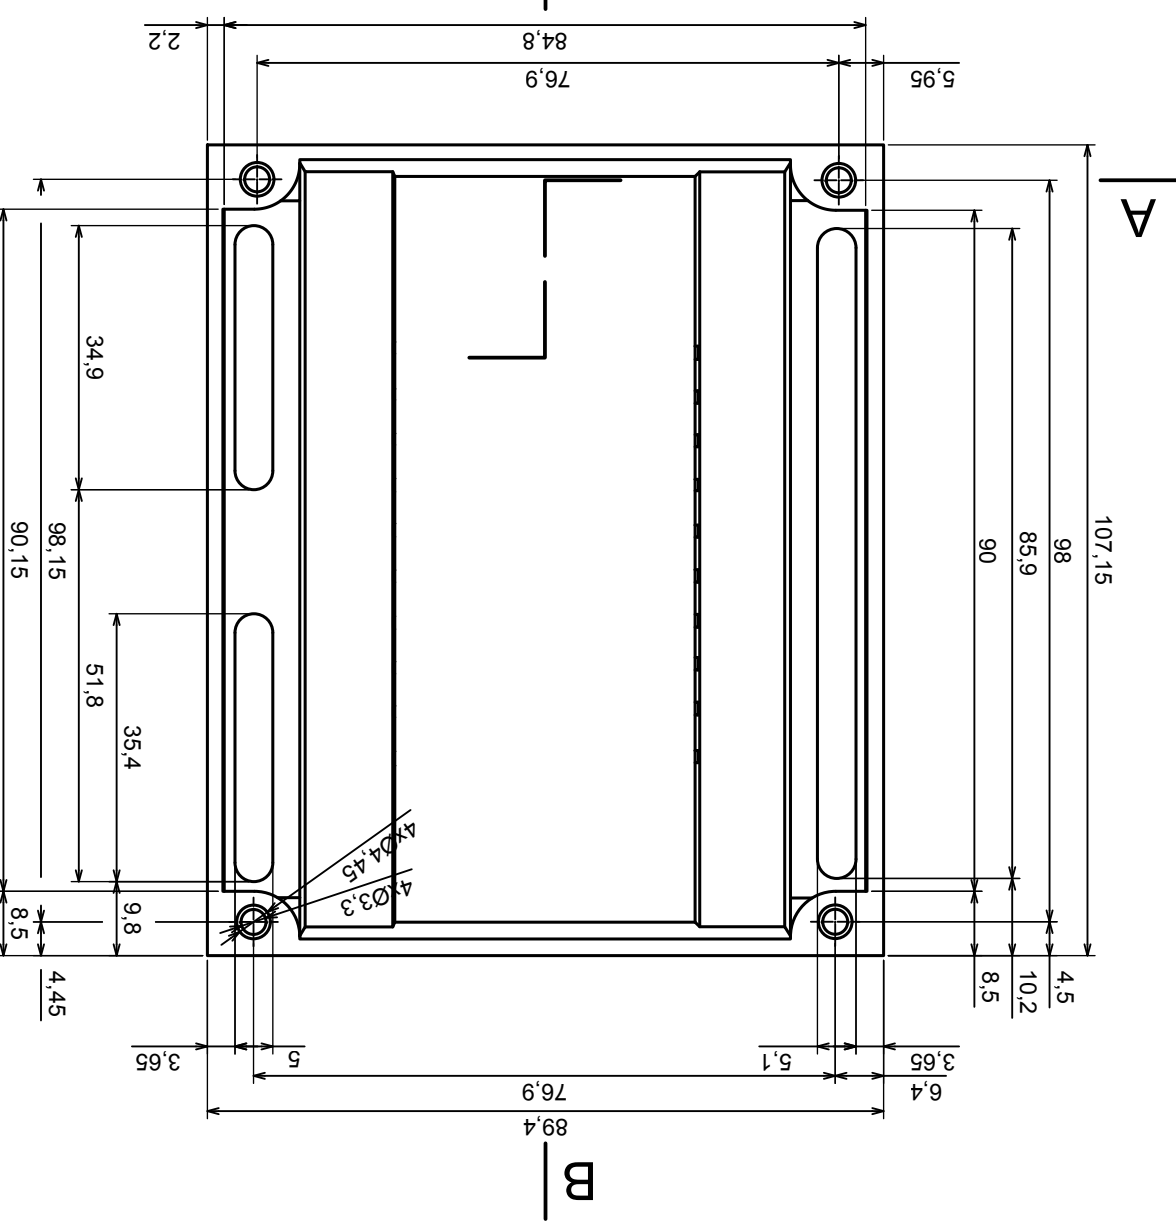

Tolerance: +/- 0.8

Material: PS, ABS

Scale 1:1

Format: A3

Product model
Enclosure Z101 - assembly

All rights reserved, Copyright Kradex 2016

A-A

A

A-A

B-B

Product model	Enclosure Z101 - base
	Format: A3
Material: PS, ABS	Tolerance: +/- 0.8
Scale 1:1	

All rights reserved, Copyright Kradex 2016

A-A

B

B-B

All rights reserved, Copyright Kradex 2016

Product model Enclosure Z101 - cover

Format: A3

Material: PS, ABS

Tolerance: +/- 0,8

All rights reserved, Copyright Kradex 2016

Product model Enclosure Z101 - plug

Format: A3

Material: PS, ABS

Tolerance: +/- 0,8

All rights reserved, Copyright Kradex 2016

Product model Enclosure Z101 - hook

Format: A3

Material: PS, ABS

Scale 2:1

Tolerance: +/- 0,5

X-ON Electronics