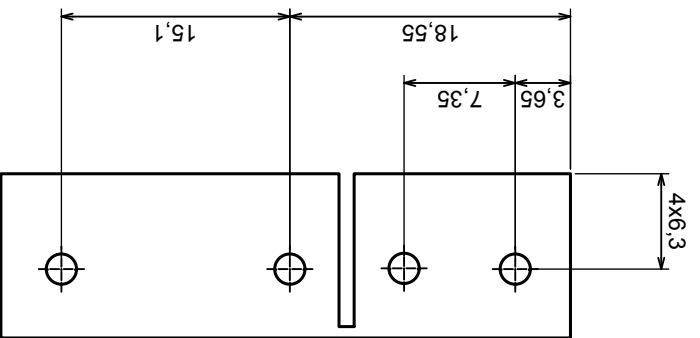

A-A

B-B

Product model	Enclosure Z101 - base
	Format: A3
Material: PS, ABS	Tolerance: +/- 0.8
Scale 1:1	

All rights reserved, Copyright Kradex 2016

A-A

B

B-B

All rights reserved, Copyright Kradex 2016

Product model Enclosure Z101 - cover

Format: A3

Material: PS, ABS

Tolerance: +/- 0,8

All rights reserved, Copyright Kradex 2016

Product model Enclosure Z101 - plug

Format: A3

Material: PS, ABS