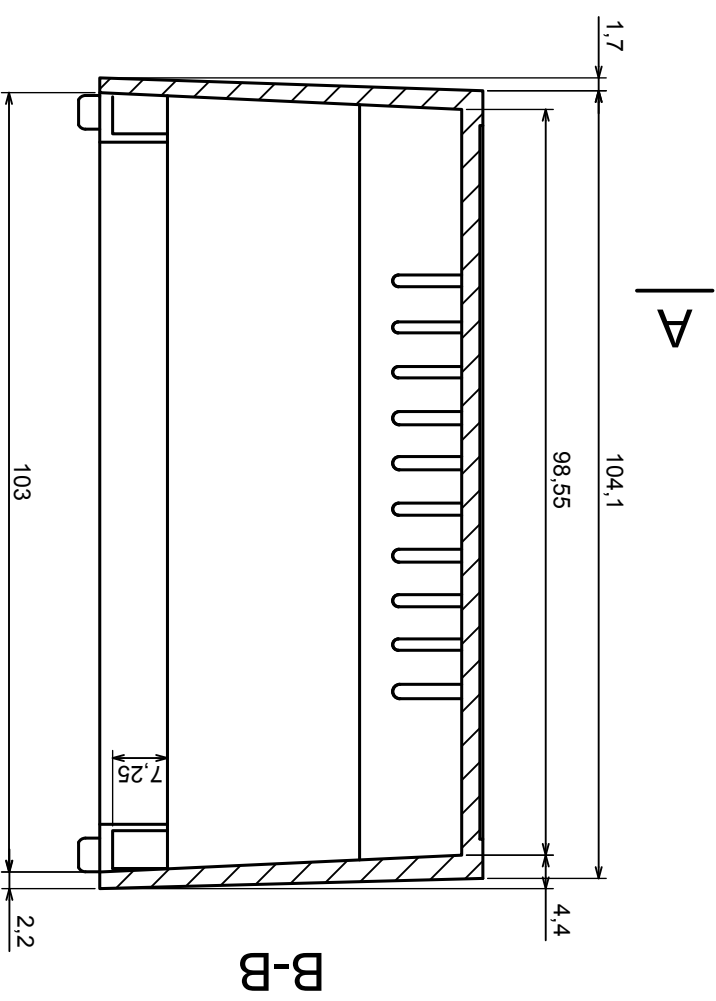

Tolerance: +/- 0.8

Material: PS, ABS

Scale 1:1

Format: A3

Product model
Enclosure Z101 - assembly

All rights reserved, Copyright Kradex 2016

A-A

A

A-A

B-B

Product model	Enclosure Z101 - base
	Format: A3
Material: PS, ABS	Tolerance: +/- 0.8
Scale 1:1	

All rights reserved, Copyright Kradex 2016

A-A

B

B-B

All rights reserved, Copyright Kradex 2016

Product model Enclosure Z101 - cover

Format: A3

Material: PS, ABS

Tolerance: +/- 0,8

All rights reserved, Copyright Kradex 2016

Product model Enclosure Z101 - plug

Format: A3

Material: PS, ABS

Tolerance: +/- 0,8

All rights reserved, Copyright Kradex 2016

Product model Enclosure Z101 - hook

Format: A3

Material: PS, ABS

Scale 2:1

Tolerance: +/- 0,5

X-ON Electronics