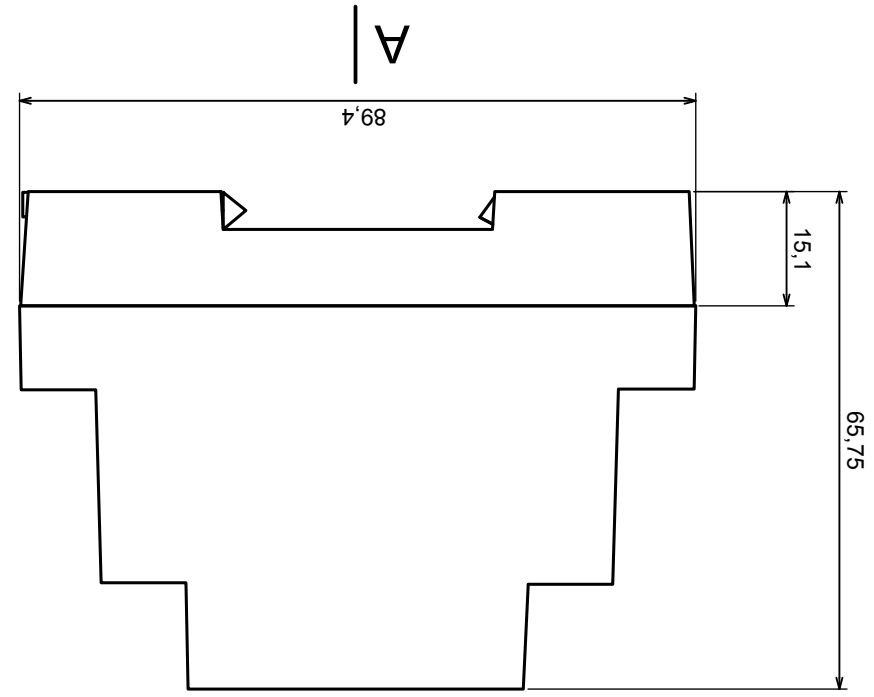

Tolerance: +/- 0.8

Material: PS, ABS

Scale 1:1

Format: A3

Product model
Enclosure Z101 - assembly

All rights reserved, Copyright Kradex 2016

A-A

A

A-A

B-B

Product model	Enclosure Z101 - base
	Format: A3
Material: PS, ABS	Tolerance: +/- 0.8
Scale 1:1	

All rights reserved, Copyright Kradex 2016

A-A

B

B-B

All rights reserved, Copyright Kradex 2016

Product model Enclosure Z101 - cover

Format: A3

Material: PS, ABS

Tolerance: +/- 0,8

All rights reserved, Copyright Kradex 2016

Product model Enclosure Z101 - plug

Format: A3

Material: PS, ABS

Tolerance: +/- 0,8

All rights reserved, Copyright Kradex 2016

Product model Enclosure Z101 - hook

Format: A3

Material: PS, ABS

Scale 2:1

Tolerance: +/- 0,5

X-ON Electronics