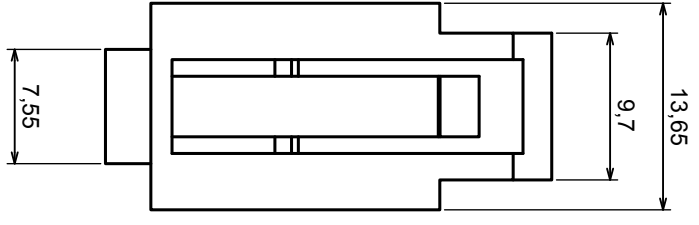

Product model Enclosure Z101 - cover

Format: A3

Material: PS, ABS

Tolerance: +/- 0,8

All rights reserved, Copyright Kradex 2016

Product model Enclosure Z101 - plug

Format: A3

Material: PS, ABS

Tolerance: +/- 0,8

All rights reserved, Copyright Kradex 2016

Product model Enclosure Z101 - hook

Format: A3

Material: PS, ABS

Scale 2:1

Tolerance: +/- 0,5

X-ON Electronics