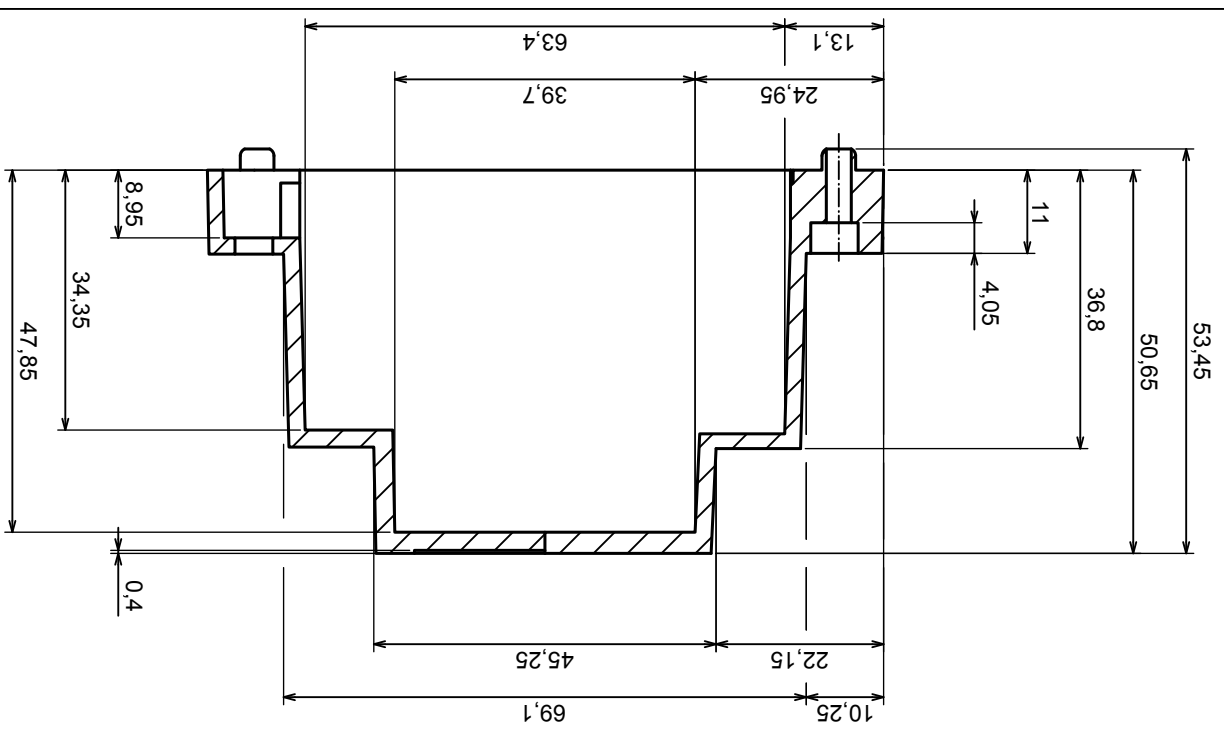

Tolerance: +/- 0.8

Material: PS, ABS

Scale 1:1

Format: A3

Product model
Enclosure Z101 - assembly

All rights reserved, Copyright Kradex 2016

A-A

A

A-A

B-B

Product model	Enclosure Z101 - base
	Format: A3
Material: PS, ABS	Tolerance: +/- 0.8
Scale 1:1	

All rights reserved, Copyright Kradex 2016

A-A

B

B-B

All rights reserved, Copyright Kradex 2016

Product model Enclosure Z101 - cover

Format: A3

Material: PS, ABS

Tolerance: +/- 0,8

All rights reserved, Copyright Kradex 2016

Product model Enclosure Z101 - plug

Format: A3

Material: PS, ABS