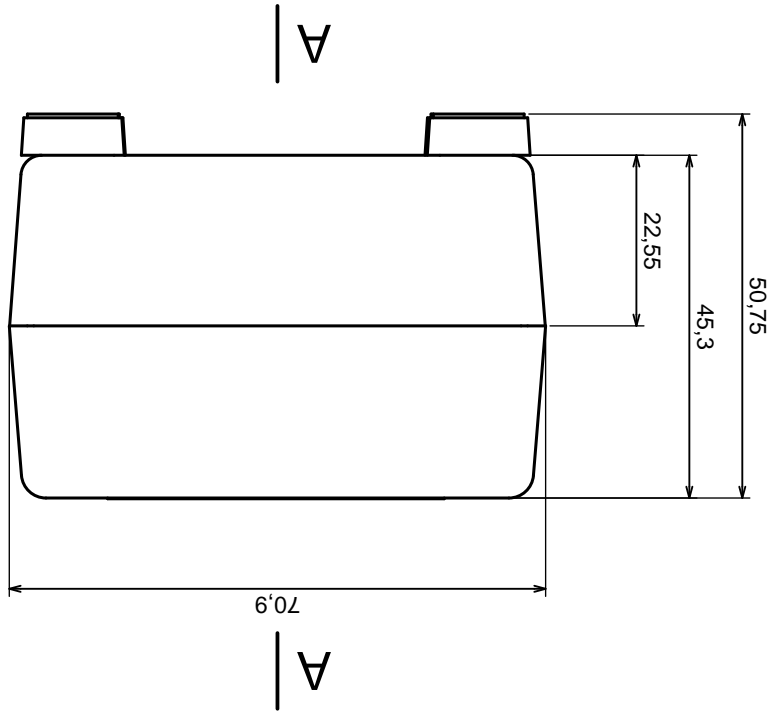

Tolerance: +/- 0.5

Material: PS, ABS

Scale 1:1

Format: A3

Product model
Enclosure Z30A - assembly

All rights reserved, Copyright Kradex 2016

Tolerance: +/- 0.5

Material: PS, ABS

Scale 1:1

Format: A3

Product model
Enclosure Z30A - cover

All rights reserved, Copyright Kradex 2016

D (4:1)

A-A

A | A

Scale 4:1		Tolerance: +/- 0,5
Format: A3		Material: PS, ABS
Product model		Enclosure Z30A - foot
All rights reserved, Copyright Kradex 2016		