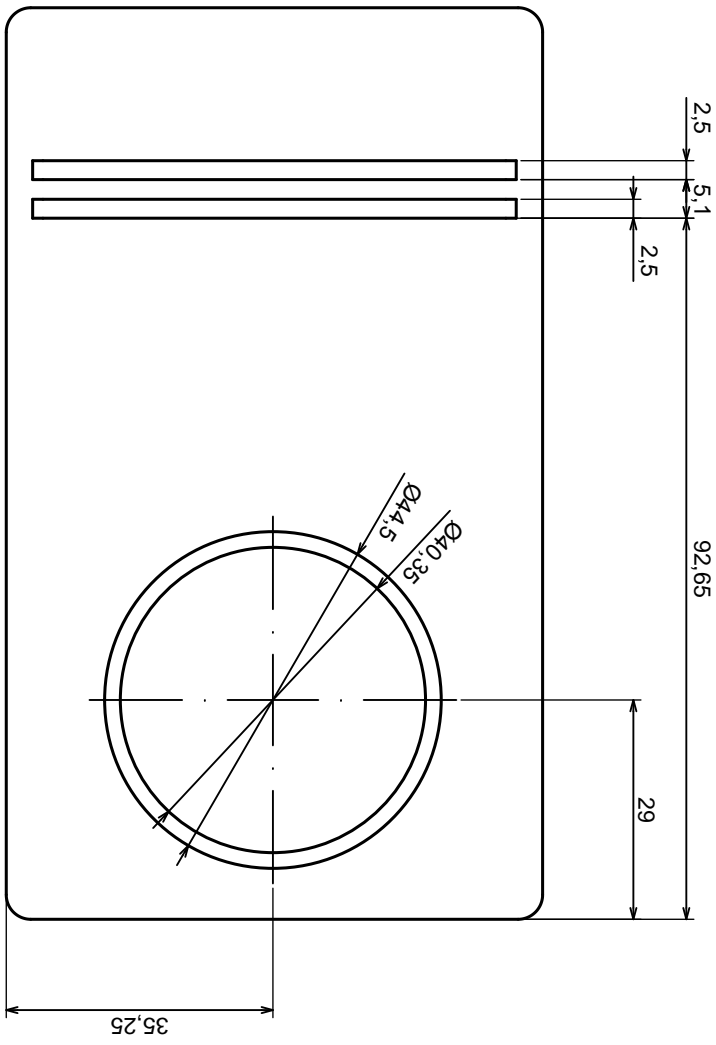

Tolerance: +/- 0.5

Material: PS, ABS

Scale 1:1

Format: A3

Product model
Enclosure Z30A - assembly

All rights reserved, Copyright Kradex 2016

Tolerance: +/- 0.5

Material: PS, ABS

Scale 1:1

Format: A3

Product model
Enclosure Z30A - cover

All rights reserved, Copyright Kradex 2016

D (4:1)

A-A

A | A

Scale 4:1		Tolerance: +/- 0,5
Format: A3		Material: PS, ABS
Product model		Enclosure Z30A - foot
All rights reserved, Copyright Kradex 2016		