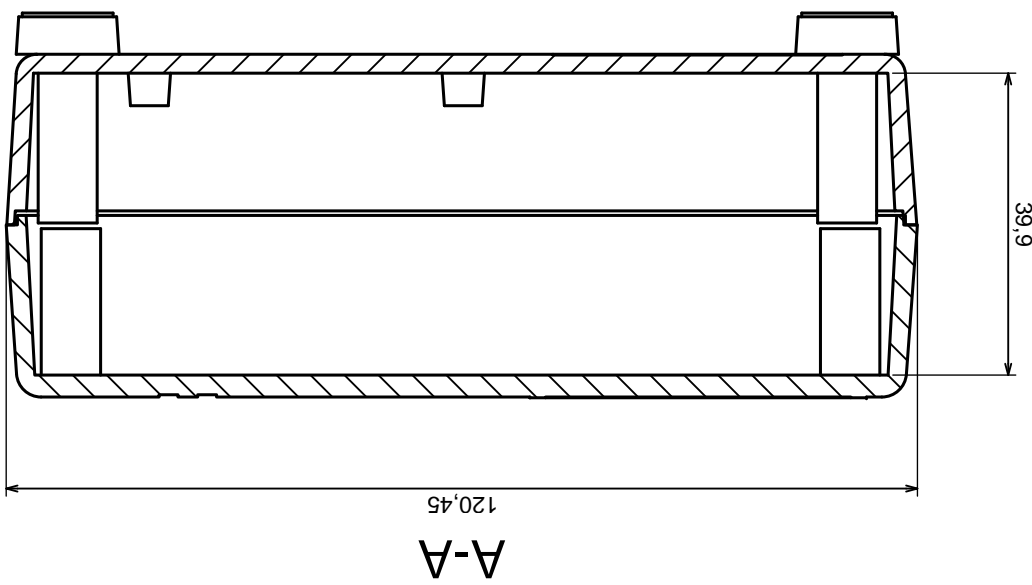

Tolerance: +/- 0.5

Material: PS, ABS

Scale 1:1

Format: A3

Product model
Enclosure Z30A - assembly

All rights reserved, Copyright Kradex 2016

Tolerance: +/- 0.5

Material: PS, ABS

Scale 1:1

Format: A3

Product model
Enclosure Z30A - cover

All rights reserved, Copyright Kradex 2016

D (4:1)

A-A

A | A

Scale 4:1		Tolerance: +/- 0,5
Format: A3		Material: PS, ABS
Product model		Enclosure Z30A - foot
All rights reserved, Copyright Kradex 2016		