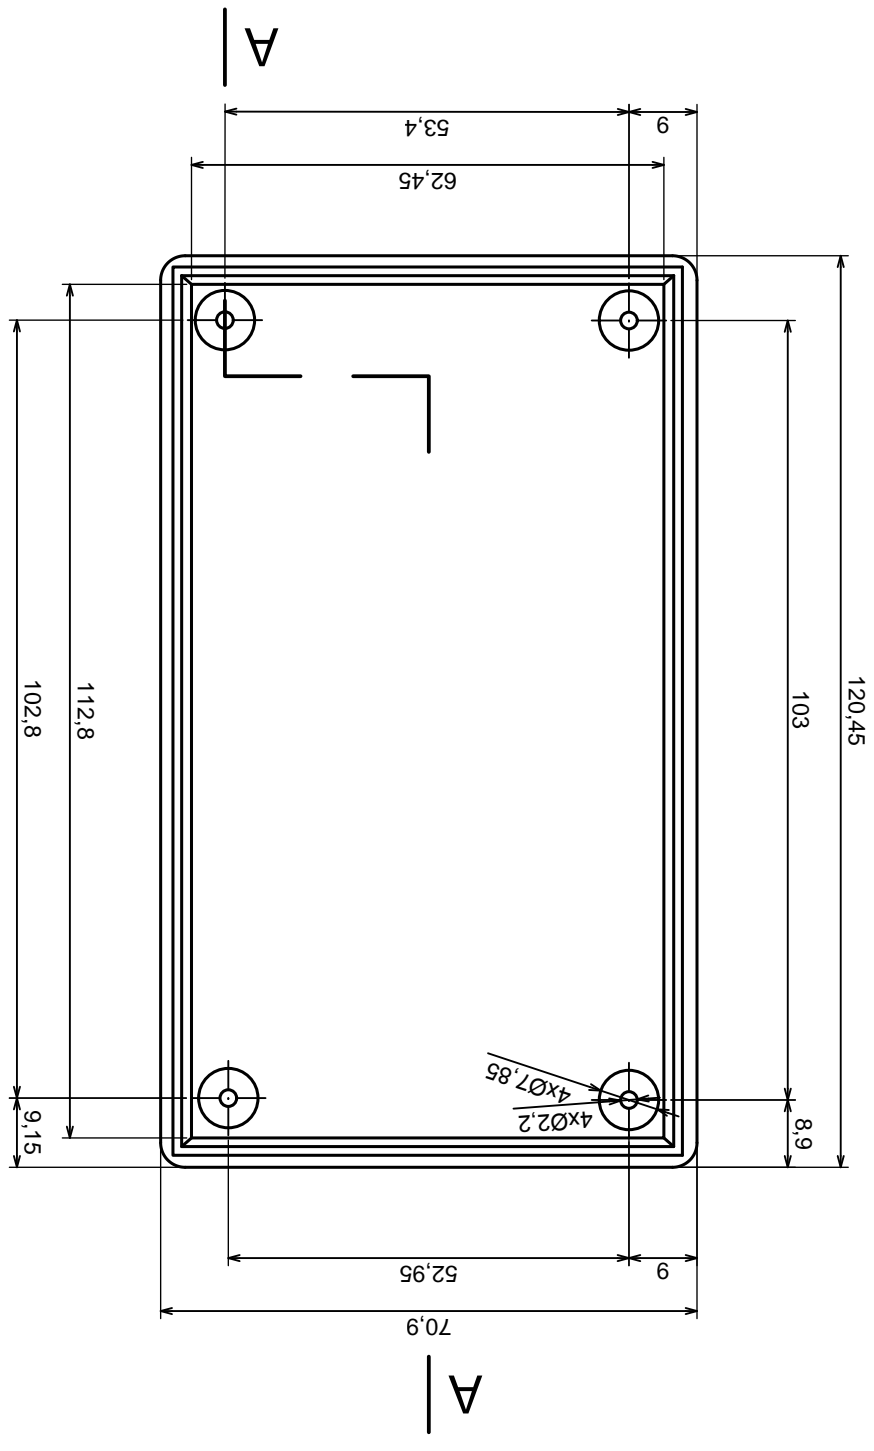

Tolerance: +/- 0.5

Material: PS, ABS

Scale 1:1

Format: A3

Product model
Enclosure Z30A - assembly

All rights reserved, Copyright Kradex 2016

Tolerance: +/- 0.5

Material: PS, ABS

Scale 1:1

Format: A3

Product model
Enclosure Z30A - cover

All rights reserved, Copyright Kradex 2016

D (4:1)

A-A

A | A

Scale 4:1		Tolerance: +/- 0,5
Format: A3		Material: PS, ABS
Product model		Enclosure Z30A - foot
All rights reserved, Copyright Kradex 2016		