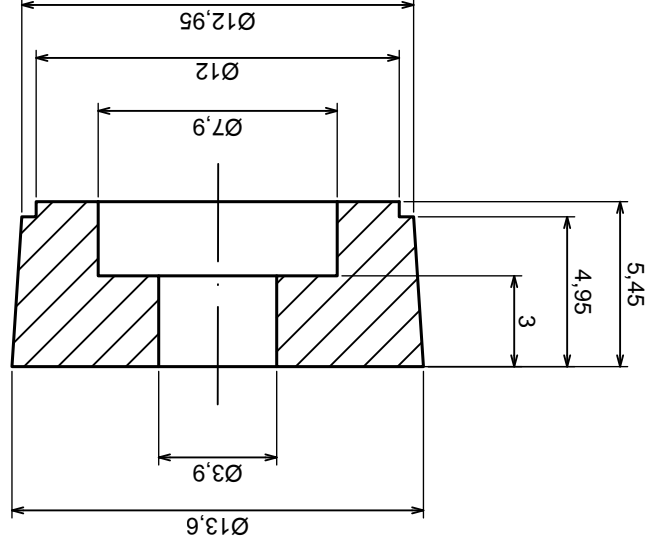

Tolerance: +/- 0.5

Material: PS, ABS

Scale 1:1

Format: A3

Product model
Enclosure Z30A - assembly

All rights reserved, Copyright Kradex 2016

Tolerance: +/- 0.5

Material: PS, ABS

Scale 1:1

Format: A3

Product model
Enclosure Z30A - cover

All rights reserved, Copyright Kradex 2016

D (4:1)

A-A

A | A

Scale 4:1		Tolerance: +/- 0,5
Format: A3		Material: PS, ABS
Product model		Enclosure Z30A - foot
All rights reserved, Copyright Kradex 2016		