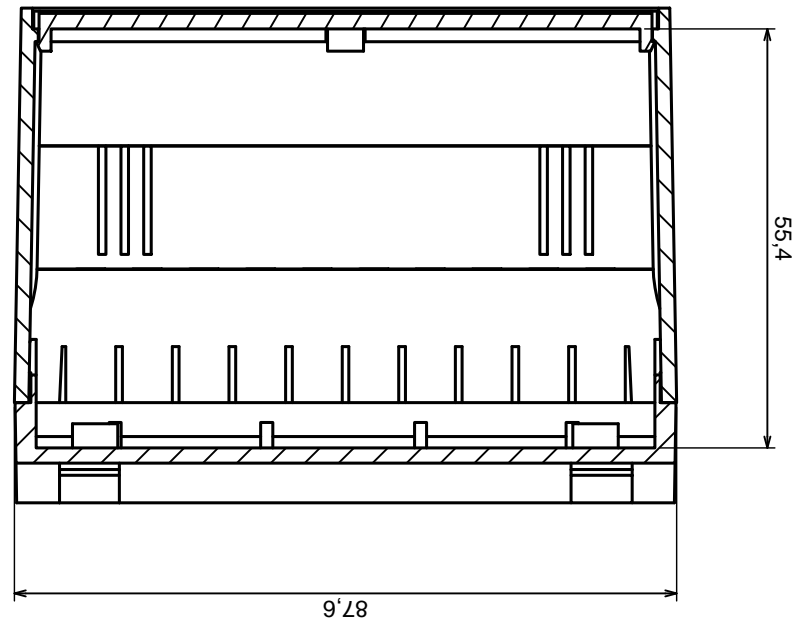

Tolerance: +/- 0.5

Material: PS, ABS

Scale 1:1

Format: A3

Product model  
Enclosure Z109 - assembly

All rights reserved, Copyright Kradex 2016

A-A

A

Scale 1:1	Tolerance: +/- 0,5
Format: A3	Material: PS, ABS
Product model	Enclosure Z109 - cover

All rights reserved, Copyright Kradex 2016

All rights reserved, Copyright Kradex 2016		Product model	Enclosure Z109 - filter
Format: A3		Material: PS, ABS	
Scale 1:1		Tolerance: +/- 0.5	

Scale 2:1		Tolerance: +/- 0,5
Format: A3		
Product model		Material: PS, ABS
Enclosure Z109 - hook		
All rights reserved, Copyright Kradex 2016		