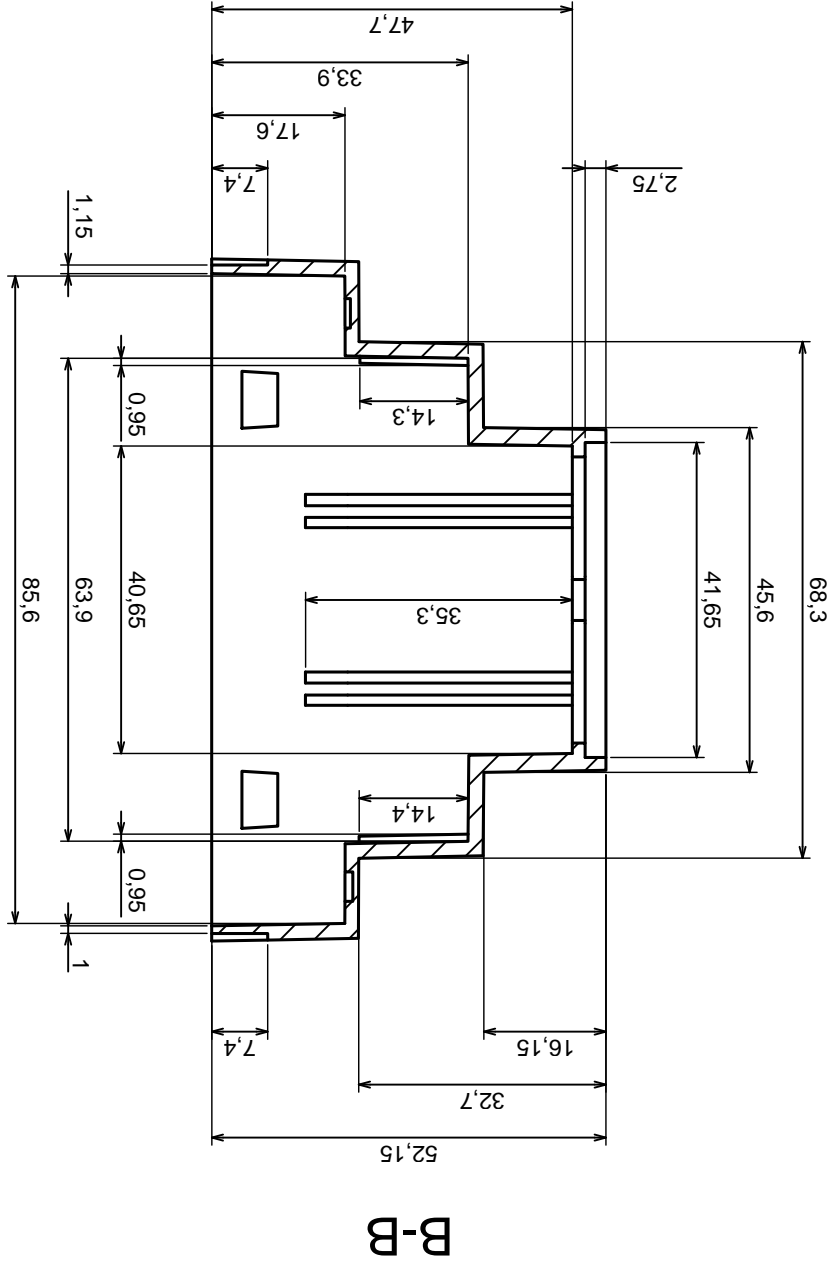

Tolerance: +/- 0.5

Material: PS, ABS

Scale 1:1

Format: A3

Product model  
Enclosure Z109 - assembly

All rights reserved, Copyright Kradex 2016

A-A

A

Scale 1:1	Tolerance: +/- 0,5
Format: A3	Material: PS, ABS
Product model	Enclosure Z109 - cover

All rights reserved, Copyright Kradex 2016

All rights reserved, Copyright Kradex 2016		Product model	Enclosure Z109 - filter
Format: A3		Material: PS, ABS	
Scale 1:1		Tolerance: +/- 0.5	

Scale 2:1		Tolerance: +/- 0,5
Format: A3		
Product model		Material: PS, ABS
Enclosure Z109 - hook		
All rights reserved, Copyright Kradex 2016		