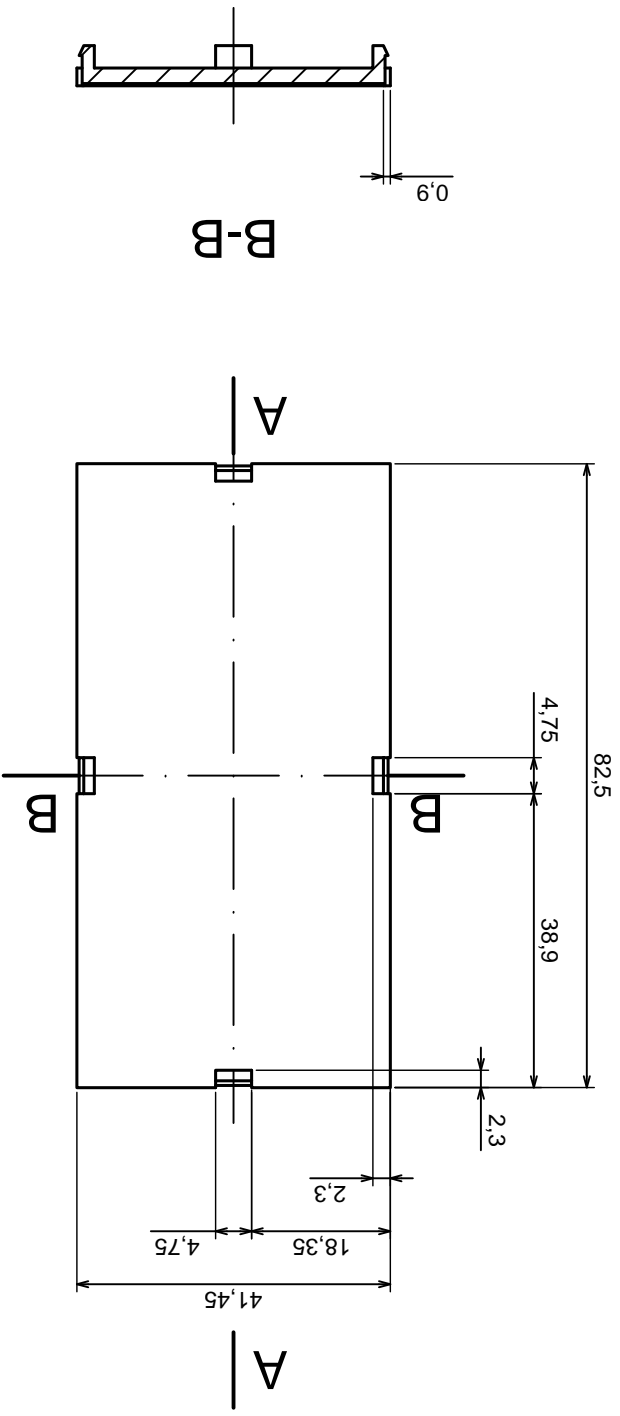

Tolerance: +/- 0.5

Material: PS, ABS

Scale 1:1

Format: A3

Product model  
Enclosure Z109 - assembly

All rights reserved, Copyright Kradex 2016

A-A

A

Scale 1:1	Tolerance: +/- 0,5
Format: A3	Material: PS, ABS
Product model	Enclosure Z109 - cover

All rights reserved, Copyright Kradex 2016

All rights reserved, Copyright Kradex 2016		Product model	Enclosure Z109 - filter
Format: A3		Material: PS, ABS	
Scale 1:1		Tolerance: +/- 0.5	

Scale 2:1		Tolerance: +/- 0,5
Format: A3		
Product model		Material: PS, ABS
Enclosure Z109 - hook		
All rights reserved, Copyright Kradex 2016		