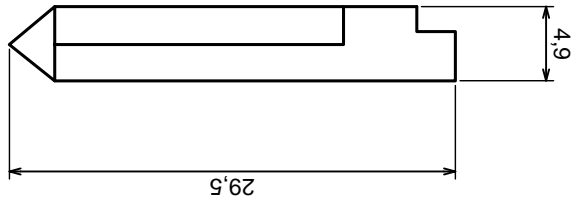

Tolerance: +/- 0.5

Material: PS, ABS

Scale 1:1

Format: A3

Product model  
Enclosure Z109 - assembly

All rights reserved, Copyright Kradex 2016

A-A

A

Scale 1:1	Tolerance: +/- 0,5
Format: A3	Material: PS, ABS
Product model	Enclosure Z109 - cover

All rights reserved, Copyright Kradex 2016

All rights reserved, Copyright Kradex 2016		Product model	Enclosure Z109 - filter
Format: A3		Material: PS, ABS	
Scale 1:1		Tolerance: +/- 0.5	

Scale 2:1		Tolerance: +/- 0,5
Format: A3		
Product model		Material: PS, ABS
Enclosure Z109 - hook		
All rights reserved, Copyright Kradex 2016		