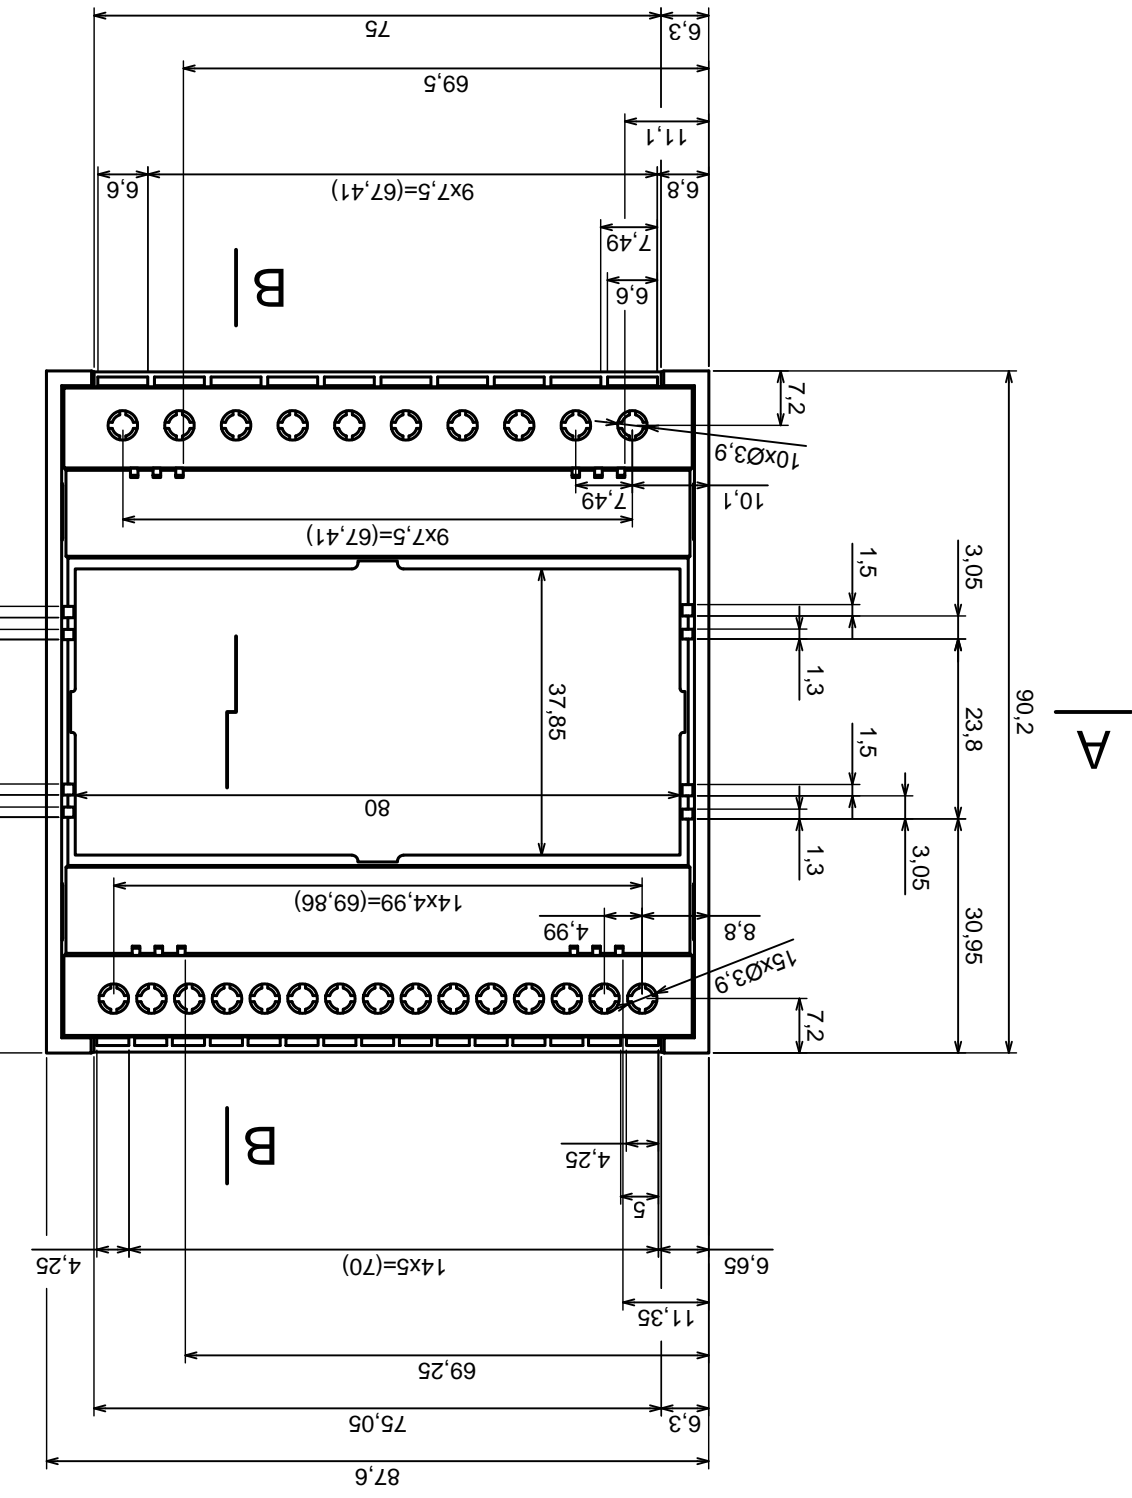

Tolerance: +/- 0.5

Material: PS, ABS

Scale 1:1

Format: A3

Product model  
Enclosure Z109 - assembly

All rights reserved, Copyright Kradex 2016

A-A

A

Scale 1:1	Tolerance: +/- 0,5
Format: A3	Material: PS, ABS
Product model	Enclosure Z109 - cover

All rights reserved, Copyright Kradex 2016

All rights reserved, Copyright Kradex 2016		Product model	Enclosure Z109 - filter
Format: A3		Material: PS, ABS	
Scale 1:1		Tolerance: +/- 0.5	

Scale 2:1		Tolerance: +/- 0,5
Format: A3		
Product model		Material: PS, ABS
Enclosure Z109 - hook		
All rights reserved, Copyright Kradex 2016		