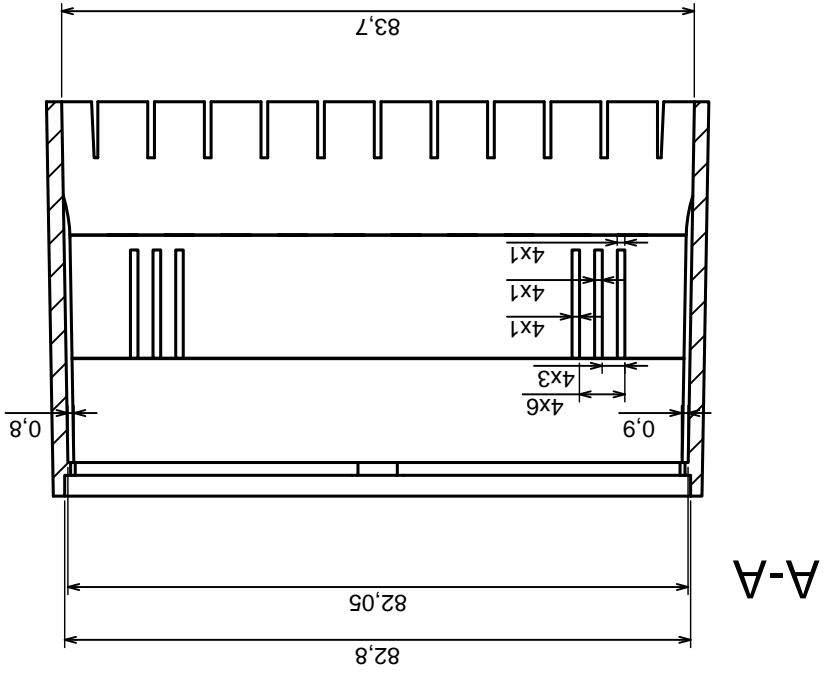

Tolerance: +/- 0.5

Material: PS, ABS

Scale 1:1

Format: A3

Product model  
Enclosure Z109 - assembly

All rights reserved, Copyright Kradex 2016

A-A

A

Scale 1:1	Tolerance: +/- 0,5
Format: A3	Material: PS, ABS
Product model	Enclosure Z109 - cover

All rights reserved, Copyright Kradex 2016

All rights reserved, Copyright Kradex 2016		Product model	Enclosure Z109 - filter
Format: A3		Material: PS, ABS	
Scale 1:1		Tolerance: +/- 0.5	

Scale 2:1		Tolerance: +/- 0,5
Format: A3		
Product model		Material: PS, ABS
Enclosure Z109 - hook		
All rights reserved, Copyright Kradex 2016		