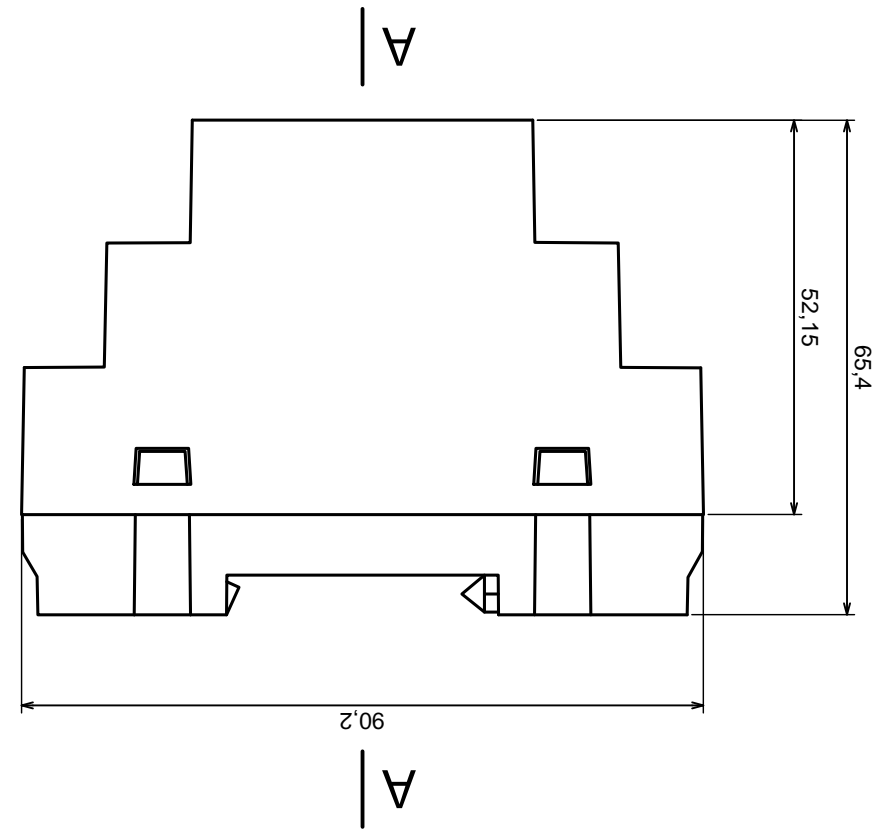

Tolerance: +/- 0.5

Material: PS, ABS

Scale 1:1

Format: A3

Product model  
Enclosure Z109 - assembly

All rights reserved, Copyright Kradex 2016

A-A

A

Scale 1:1	Tolerance: +/- 0,5
Format: A3	Material: PS, ABS
Product model	Enclosure Z109 - cover

All rights reserved, Copyright Kradex 2016

All rights reserved, Copyright Kradex 2016		Product model	Enclosure Z109 - filter
Format: A3		Material: PS, ABS	
Scale 1:1		Tolerance: +/- 0.5	

Scale 2:1		Tolerance: +/- 0,5
Format: A3		
Product model		Material: PS, ABS
Enclosure Z109 - hook		
All rights reserved, Copyright Kradex 2016		