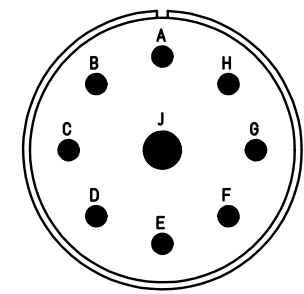

NO.	MASSE / DIMENSION
A	40.5
B	1 3/8-18NEF-2B
C	20.8
D	26.2
E	29.6
F	12.7
G	60

NO.	BESCHREIBUNG / DESCRIPTION
2	ISOLIERKÖRPER BUCHSE / INSULATOR SOCKET
3	DICHTKÖRPER / GROMMET
6	KONTAKTBUCHSE / CONTACT SOCKET
7	ZYLINDERGHÄUSE / BARREL
9	ÜBERWURFMUTTER / COUPLING NUT
10	DICHTRING FRONT / FRONT SEALING RING
13	ENDGEHÄUSE DN / ENDBELL HEATSHRINK

Note: Due to an automatic nomenclature system, numbers generated may not be sequential.
 Specification and Dimensions subject to change
 Drawings illustrate normal insulator positioning

Material Specification:	
Shell Material:	Aluminium alloy
Shell Plating:	Olive drab chromate coating over cadmium plating
Insulator Material:	Neoprene
Contact Material:	Copper alloy
Contact Plating:	Hard silver

all dimensions are in mm Dimensions without tolerance indications are general tolerances in acc. with DIN7168m		drawing for CUSTOMER	
 ITT <i>Engineered for life</i> <small>ITT CANNON GmbH D - 71384 Weinstadt/Germany</small>	description CA3106E22-27S-F183-DN		
	Plug, straight Endbell for heatshrink boots Metric Crimp / Socket / Layout: 22-27		
© All rights reserved. Reproduction or issue to third in any form whatever is only permitted with written authorization of ITT Cannon		page 1/1	revision 289 7. Jul 15